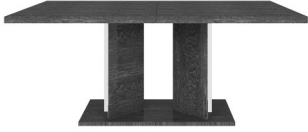

## ISABELLA COLLECTION

The Isabella collection is a truly stunning range finished in a beautiful grey birch gloss finish and will complement most decors and interiors. A large selection of various table sizes and matching furniture make this a complete collection designed to furnish your home with warmth and elegance.

### Features

- Modern Design
- Grey Birch High Gloss Finish

**Extending Dining Table**

W 180 - 270 x D 104 x H 76 cm

**Extending Dining Table**

W 180 - 225 x D 104 x H 76 cm

**Dining Table**

W 250 x D 115 x H 76 cm

**Dining Table**

W 180 x D 104 x H 76 cm

**2 Door Vitrine**

W 102 x D 43 x H 184 cm

**1 Door Vitrine**

W 64 x D 43 x H 184 cm

**4 Door Buffet**

W 202 x D 49 x H 85 cm

**3 Door Buffet**

W 148 x D 49 x H 85 cm

**4 Door TV Unit**

W 202 x D 49 x H 45 cm

**3 Door TV Unit**

W 148 x D 49 x H 45 cm

**Coffee Table**

W 130 x D 80 x H 40 cm