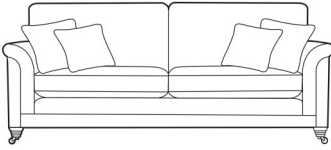

FISHPOOLS

The south east's largest quality furniture store

CHARTWELL COLLECTION

The Chartwell range is an elegant classic design enhanced by the gorgeous scroll arm and off floor design that will compliment any living room. Choose from a range of sofa sizes, with matching chairs and stools available. The outstanding value for money range includes co-ordinating scatter cushions and a variety of fabrics to choose from.

Features

- Castor Leg Options in Smokey Oak with Satin Brass / Ebony with Chrome Castor / Smokey Oak with Satin Nickel Castor.
- Seat Suspension—Sprung Seat.
- Back Suspension—Elasticated Webbed Back.
- Scatter Cushions—Fibre Filled.
- Leg Options—Antique and Smokey Oak.
- Seat Cushions—Cold Core Moulded Foam.
- Frame—Selected Hardwoods.

Grand Sofa

W 220 x D 105 x H 95 cm

3 Seat Sofa

W 200 x D 105 x H 95 cm

2 Seat Sofa

W 180 x D 105 x H 95 cm

Snuggler

W 135 x D 105 x H 95 cm

Footstool

W 64 x D 58 x H 38 cm

**All sizes are approximate. Colour is for guidance only because while we make every effort to display the colour as accurately as possible, all versions may vary in colour reproduction.*