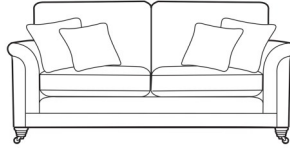

FISHPOOLS

The south east's largest quality furniture store

CHARTWELL COLLECTION

The Chartwell range is an elegant classic design enhanced by the gorgeous scroll arm and off floor design that will compliment any living room. Choose from a range of sofa sizes, with matching chairs and stools available. The outstanding value for money range includes co-ordinating scatter cushions and a variety of fabrics to choose from.

Features

- Castor Leg Options in Smokey Oak with Satin Brass / Ebony with Chrome Castor / Smokey Oak with Satin Nickel Castor.
- Seat Suspension—Sprung Seat.
- Back Suspension—Elasticated Webbed Back.
- Scatter Cushions—Fibre Filled.
- Leg Options—Antique and Smokey Oak.
- Seat Cushions—Cold Core Moulded Foam.
- Frame—Selected Hardwoods.

Grand Sofa

W 220 x D 105 x H 95 cm

3 Seat Sofa

W 200 x D 105 x H 95 cm

2 Seat Sofa

W 180 x D 105 x H 95 cm

Snuggler

W 135 x D 105 x H 95 cm