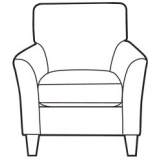

Grand Sofa

W 220 x D 105 x H 95 cm

3 Seat Sofa

W 200 x D 105 x H 95 cm

2 Seat Sofa

W 180 x D 105 x H 95 cm

Snuggler

W 135 x D 105 x H 95 cm

Chair

W 95 x D 96 x H 100 cm

Accent Chair

W 79 x D 94 x H 91 cm

Legged Ottoman

W 99 x D 58 x H 38 cm

Storage Stool

W 64 x D 58 x H 41 cm

Footstool

W 64 x D 58 x H 38 cm

**All sizes are approximate. Colour is for guidance only because while we make every effort to display the colour as accurately as possible, all versions may vary in colour reproduction.*