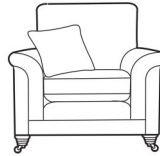

FISHPOOLS

The south east's largest quality furniture store

CHARTWELL COLLECTION

The Chartwell range is an elegant classic design enhanced by the gorgeous scroll arm and off floor design that will compliment any living room. Choose from a range of sofa sizes, with matching chairs and stools available. The outstanding value for money range includes co-ordinating scatter cushions and a variety of fabrics to choose from.

Grand Sofa

W 220 x D 105 x H 95 cm

3 Seat Sofa

W 200 x D 105 x H 95 cm

2 Seat Sofa

W 180 x D 105 x H 95 cm

Snuggler

W 135 x D 105 x H 95 cm

Chair

W 95 x D 96 x H 100 cm

Accent Chair

W 79 x D 94 x H 91 cm

Legged Ottoman

W 99 x D 58 x H 38 cm

Storage Stool

W 64 x D 58 x H 41 cm

Footstool

W 64 x D 58 x H 38 cm

**All sizes are approximate. Colour is for guidance only because while we make every effort to display the colour as accurately as possible, all versions may vary in colour reproduction.*