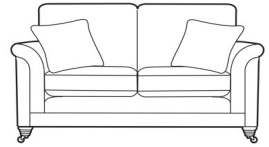

FISHPOOLS

The south east's largest quality furniture store

CHARTWELL COLLECTION

The Chartwell range is an elegant classic design enhanced by the gorgeous scroll arm and off floor design that will compliment any living room. Choose from a range of sofa sizes, with matching chairs and stools available. The outstanding value for money range includes co-ordinating scatter cushions and a variety of fabrics to choose from.

Features

- Castor Leg Options in Smokey Oak with Satin Brass / Ebony with Chrome Castor / Smokey Oak with Satin Nickel Castor.
- Seat Suspension—Sprung Seat.
- Back Suspension—Elasticated Webbed Back.
- Scatter Cushions—Fibre Filled.
- Leg Options—Antique and Smokey Oak.
- Seat Cushions—Cold Core Moulded Foam.
- Frame—Selected Hardwoods.

Grand Sofa

W 220 x D 105 x H 95 cm

3 Seat Sofa

W 200 x D 105 x H 95 cm

2 Seat Sofa

W 180 x D 105 x H 95 cm

Snuggler

W 135 x D 105 x H 95 cm

Chair

W 95 x D 96 x H 100 cm

Accent Chair

W 79 x D 94 x H 91 cm

Legged Ottoman

W 99 x D 58 x H 38 cm

Storage Stool

W 64 x D 58 x H 41 cm