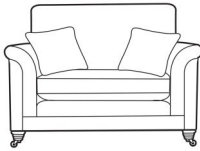

Features

- Castor Leg Options in Smokey Oak with Satin Brass / Ebony with Chrome Castor / Smokey Oak with Satin Nickel Castor.
- Seat Suspension—Sprung Seat.
- Back Suspension—Elasticated Webbed Back.
- Scatter Cushions—Fibre Filled.
- Leg Options—Antique and Smokey Oak.
- Seat Cushions—Cold Core Moulded Foam.
- Frame—Selected Hardwoods.

Grand Sofa

W 220 x D 105 x H 95 cm

3 Seat Sofa

W 200 x D 105 x H 95 cm

2 Seat Sofa

W 180 x D 105 x H 95 cm

Snuggler

W 135 x D 105 x H 95 cm

Chair

W 95 x D 96 x H 100 cm

Accent Chair

W 79 x D 94 x H 91 cm

Legged Ottoman

W 99 x D 58 x H 38 cm

Storage Stool

W 64 x D 58 x H 41 cm

Footstool

W 64 x D 58 x H 38 cm

**All sizes are approximate. Colour is for guidance only because while we make every effort to display the colour as accurately as possible, all versions may vary in colour reproduction.*