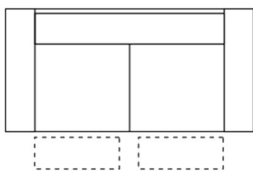

2.5S2UA

2.5 Seat Sofa With 2 Power Recliners

W 216 x D 97 x H 99cm

2.5S2UA

2.5 Seat Compact Sofa With 2 Power Recliners

W 200 x D 97 x H 99cm

2S2UA

2 Seat Sofa With 2 Power Recliners

W 170 x D 97 x H 99cm

ISIU

Power Recliner Chair

W 111 x D 97—149 x H 99 cm

AC

Chair

W 111 x D 97—149 x H 99 cm

1.25NA