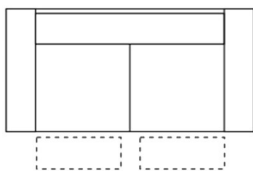

2.5S2UA

2.5 Seat Sofa With 2 Power Recliners

W 216 x D 97 x H 99cm

2.5S2UA

2.5 Seat Compact Sofa With 2 Power Recliners

W 200 x D 97 x H 99cm

2S2UA

2 Seat Sofa With 2 Power Recliners

**1.25 Seat Power Recliner No
Arms**
W 73 x D 97—149 x H 99cm

**All sizes are approximate. Colour is for guidance only because while we make every effort to display the colour as accurately as possible, all versions may vary in colour reproduction.*