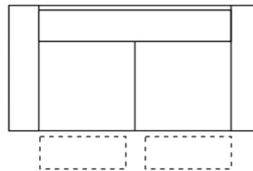

2.5S2UA

2.5 Seat Sofa With 2 Power Recliners

W 216 x D 97 x H 99cm

2.5S2UA

2.5 Seat Compact Sofa With 2 Power Recliners

W 200 x D 97 x H 99cm

2S2UA

2 Seat Sofa With 2 Power Recliners

W 170 x D 97 x H 99cm

ISIU

Power Recliner Chair

W 111 x D 97—149 x H 99 cm

AC

Chair

W 111 x D 97—149 x H 99 cm

1.25NA

1.25 Seat No Arms

W 73 x H 76-98 cm

1EL

1 End Seat LHF Arm

W 85 x D 97 x H 99 cm

1ER

1 End Seat RHF Arm

W 85 x D 97 x H 99 cm