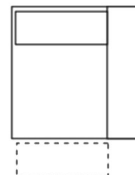

W 73 x H 76-98 cm

1EL

1 End Seat LHF Arm

W 85 x D 97 x H 99 cm

1ER

1 End Seat RHF Arm

W 85 x D 97 x H 99 cm

1ELT

1 End Seat LHF With Terminal

W 125 x D 97 x H 99 cm

1ERT

1 End Seat RHF With Terminal

W 125 x D 97 x H 99 cm

1ELIU

1 End Seat Power Recliner 1 LHF Arm

W 85 x D 97—149 x H 99 cm

1ERIU

1 End Seat Power Recliner 1 RHF Arm

W 85 x D 97—149 x H 99 cm

Left Square Terminal

W 228 x D 103 x H 99 cm

1ERTSQC

Light Square Terminal

W 228 x D 103 x H 99 cm