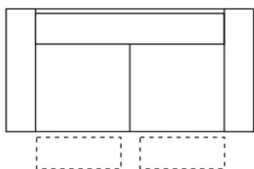

2.5S2UA

2.5 Seat Sofa With 2 Power Recliners

W 216 x D 97 x H 99cm