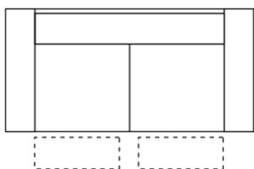

2.5 Seat Sofa With 2 Power Recliners

W 216 x D 97 x H 99cm

ISIU

Power Recliner Chair

W 111 x D 97—149 x H 99 cm

2.5S2UA

2.5 Seat Compact Sofa With 2 Power Recliners

W 200 x D 97 x H 99cm

AC

Chair

W 111 x D 97—149 x H 99 cm

2S2UA

2 Seat Sofa With 2 Power Recliners

W 170 x D 97 x H 99cm

1.25NA

1.25 Seat No Arms