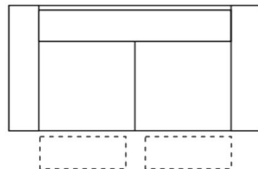

2.5 Seat Sofa With 2 Power Recliners

W 216 x D 97 x H 99cm

ISIU

Power Recliner Chair

W 111 x D 97—149 x H 99 cm

2.5S2UA

2.5 Seat Compact Sofa With 2 Power Recliners

W 200 x D 97 x H 99cm

AC

Chair

W 111 x D 97—149 x H 99 cm

2S2UA

2 Seat Sofa With 2 Power Recliners

W 170 x D 97 x H 99cm

1.25NA

1.25 Seat No Arms