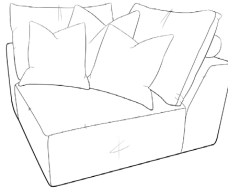

Features

- Frame construction is seasonal hardwood carefully selected from traceable and sustainable sources.
- Back support rolls are foam filled.
- All key joints are securely glued, screwed and stapled.
- Back suspension is tensioned woven elastic webbing .
- Inclusive scatters are 100% white duck feather interior.
- Seat suspension is full zig-zag platform for added flexibility.
- Seat cushions are fixed with foam interiors .
- Back cushions are high quality fibre.

LHF Chaise Unit

W 122 x D 166 x H 85cm

RHF Chaise Unit

W 122 x D 166 x H 85 cm

LHF Unit

W 122 x D 115 x H 85 cm

RHF Unit

W 122 x D 115 x H 85 cm

Corner Box Unit

W 112 x D 112 x H 85 cm

Armless Unit

W 93 x D 115 x H 85 cm

Large Stool

W 112 x D 112 x H 44 cm

Small Stool

W 90 x D 90 x H 44 cm

W 327 x D 327 x H 85 cm

RHF Chaise Sofa

W 337 x D 166 x H 85 cm

LHF Chaise Sofa

W 337 x D 166 x H 85 cm

3 Seat Sofa

W 337 x D 115 x H 85cm

2 Seat Sofa