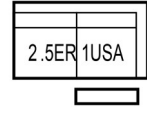

Combo 3

W 291 x D 291 x H 98 cm

Combo 4

W 291 x D 291 x H 98 cm

2.5 Seat LHF Arm Sofa

W 173 x D 109 x H 98 cm

2.5 Seat RHF Arm Sofa

W 173 x D 109 x H 98 cm

1.25 LHF Arm Unit

W 99 x D 109 x H 98 cm

1.25 RHF Arm Unit

W 99 x D 109 x H 98 cm

1.25 Armless Unit

W 74 x D 109 x H 98 cm

Power Recliner Chair

W 110 x D 109 x H 98 cm