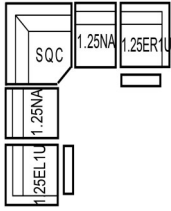

Features

- Seat no sag springs
- Back rest has rubber webbing
- Available in a selection of fabrics and leathers
- Corner group available in a range of sizes

Combo 1

W 291 x D 291 x H 98 cm

Combo 2

W 291 x D 291 x H 98 cm

1.25 LHF Arm Unit

W 99 x D 109 x H 98 cm

1.25 RHF Arm Unit

W 99 x D 109 x H 98 cm

1.25 Armless Unit

W 74 x D 109 x H 98 cm

Power Recliner Chair

W 110 x D 109 x H 98 cm

Square Corner Unit

W 118 x D 118 x H 98 cm

Media Unit

W 32 x D 109 -153 cm

LHF Corner Group with 2 Power Recliners

W 323 x D 291 x H 98 cm

RHF Corner Group with 2 Power Recliners

W 323 x D 291 x H 98 cm

2.5 Seat 2 Power Recliner Sofa

W 214 x D 109 x H 98 cm

2.5 Seat Compact 2 Power Recliner Sofa

W 198 x D 109 x H 98 cm

2 Seat 2 Power Recliner Sofa

W 170 x D 109 x H 98 cm

**All sizes are approximate. Colour is for guidance only because while we make every effort to display the colour as accurately as possible, all versions may vary in colour reproduction.*