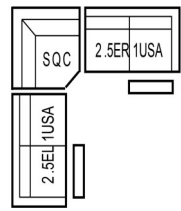

Features

- Seat no sag springs
- Back rest has rubber webbing
- Available in a selection of fabrics and leathers
- Corner group available in a range of sizes

Combo 1

W 291 x D 291 x H 98 cm

Combo 2

W 291 x D 291 x H 98 cm

Combo 3

W 291 x D 291 x H 98 cm

Combo 4

W 291 x D 291 x H 98 cm

2.5 Seat LHF Arm Sofa

W 173 x D 109 x H 98 cm

2.5 Seat RHF Arm Sofa

W 173 x D 109 x H 98 cm

1.25 LHF Arm Unit

W 99 x D 109 x H 98 cm

1.25 RHF Arm Unit

W 99 x D 109 x H 98 cm

1.25 Armless Unit

W 74 x D 109 x H 98 cm

Power Recliner Chair

W 110 x D 109 x H 98 cm

Square Corner Unit

W 118 x D 118 x H 98 cm

Media Unit

W 32 x D 109 -153 cm

LHF Corner Group with 2 Power Recliners

W 323 x D 291 x H 98 cm

RHF Corner Group with 2 Power Recliners

W 323 x D 291 x H 98 cm