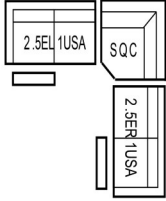

Features

- Seat no sag springs
- Back rest has rubber webbing
- Available in a selection of fabrics and leathers
- Corner group available in a range of sizes

Combo 1

W 291 x D 291 x H 98 cm

Combo 2

W 291 x D 291 x H 98 cm

Combo 3

W 291 x D 291 x H 98 cm

Combo 4

W 291 x D 291 x H 98 cm

2.5 Seat LHF Arm Sofa

W 173 x D 109 x H 98 cm

2.5 Seat RHF Arm Sofa

W 173 x D 109 x H 98 cm

1.25 LHF Arm Unit

W 99 x D 109 x H 98 cm

1.25 RHF Arm Unit

W 99 x D 109 x H 98 cm

1.25 Armless Unit

W 74 x D 109 x H 98 cm

Power Recliner Chair

W 110 x D 109 x H 98 cm

Square Corner Unit

W 118 x D 118 x H 98 cm

Media Unit

W 32 x D 109 -153 cm

LHF Corner Group with 2 Power Recliners

W 323 x D 291 x H 98 cm

RHF Corner Group with 2 Power Recliners

W 323 x D 291 x H 98 cm