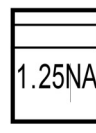

Features

- Seat no sag springs
- Back rest has rubber webbing
- Available in a selection of fabrics and leathers
- Corner group available in a range of sizes

Combo 1

W 291 x D 291 x H 98 cm

Combo 2

W 291 x D 291 x H 98 cm

Combo 3

W 291 x D 291 x H 98 cm

Combo 4

W 291 x D 291 x H 98 cm

2.5 Seat LHF Arm Sofa

W 173 x D 109 x H 98 cm

2.5 Seat RHF Arm Sofa

W 173 x D 109 x H 98 cm

1.25 LHF Arm Unit

W 99 x D 109 x H 98 cm

1.25 RHF Arm Unit

W 99 x D 109 x H 98 cm

1.25 Armless Unit

W 74 x D 109 x H 98 cm

Power Recliner Chair

W 110 x D 109 x H 98 cm