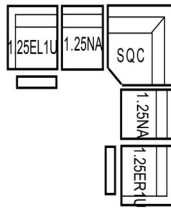

Features

- Seat no sag springs
- Back rest has rubber webbing
- Available in a selection of fabrics and leathers
- Corner group available in a range of sizes

Combo 1

W 291 x D 291 x H 98 cm

Combo 2

W 291 x D 291 x H 98 cm

1.25 LHF Arm Unit

W 99 x D 109 x H 98 cm

1.25 RHF Arm Unit

W 99 x D 109 x H 98 cm

1.25 Armless Unit

W 74 x D 109 x H 98 cm

Power Recliner Chair

W 110 x D 109 x H 98 cm

Square Corner Unit

W 118 x D 118 x H 98 cm

Media Unit

W 32 x D 109 -153 cm

LHF Corner Group with 2 Power Recliners

W 323 x D 291 x H 98 cm

RHF Corner Group with 2 Power Recliners

W 323 x D 291 x H 98 cm

2.5 Seat 2 Power Recliner Sofa

W 214 x D 109 x H 98 cm

2.5 Seat Compact 2 Power Recliner Sofa

W 198 x D 109 x H 98 cm

2 Seat 2 Power Recliner Sofa

W 170 x D 109 x H 98 cm

**All sizes are approximate. Colour is for guidance only because while we make every effort to display the colour as accurately as possible, all versions may vary in colour reproduction.*