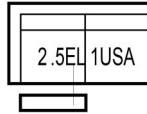

Features

- Seat no sag springs
- Back rest has rubber webbing
- Available in a selection of fabrics and leathers
- Corner group available in a range of sizes

Combo 1

W 291 x D 291 x H 98 cm

Combo 2

W 291 x D 291 x H 98 cm

Combo 3

W 291 x D 291 x H 98 cm

Combo 4

W 291 x D 291 x H 98 cm

2.5 Seat LHF Arm Sofa

W 173 x D 109 x H 98 cm

2.5 Seat RHF Arm Sofa

W 173 x D 109 x H 98 cm

1.25 LHF Arm Unit

W 99 x D 109 x H 98 cm

1.25 RHF Arm Unit

W 99 x D 109 x H 98 cm

1.25 Armless Unit

W 74 x D 109 x H 98 cm

Power Recliner Chair

W 110 x D 109 x H 98 cm

Square Corner Unit

W 118 x D 118 x H 98 cm

Media Unit

W 32 x D 109 -153 cm

LHF Corner Group with 2 Power Recliners

W 323 x D 291 x H 98 cm

RHF Corner Group with 2 Power Recliners

W 323 x D 291 x H 98 cm