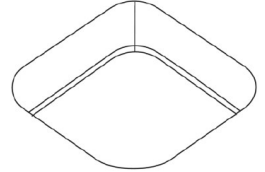

**Chair**

W 101 x D 100 x H 102 cm

**3 Seat Sofa with LHF Arm**  
W 180 x D 100 x H 102 cm

**3 Seat Sofa with RHF Arm**  
W 180 x D 100 x H 102 cm

**1.5 Seat Sofa with LHF Arm**  
W 101 x D 100 x H 102 cm

**1.5 Seat Sofa with RHF Arm**  
W 101 x D 100 x H 102 cm

**1.5 Seat Armless Unit**  
W 79 x D 100 x H 102 cm

**Corner Unit**  
W 162 x D 162 x H 102 cm

*\*All sizes are approximate. Colour is for guidance only because while we make every effort to display the colour as accurately as possible, all versions may vary in colour reproduction.*