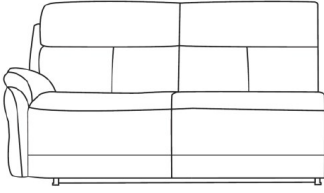

### Features

- Frame made of plywood, solid wood and MDF.
- Seat cushion interiors are made from highly resilient foam.
- Back cushion interiors are Dacron fibre.

**3 Seat 2 Power Recliner Sofa**

W 222 x D 100 x H 102 cm

**3 Seat Sofa**

W 222 x D 100 x H 102 cm

**2 Seat 2 Power Recliner Sofa**

W 162 x D 100 x H 102 cm

**2 Seat Sofa**

W 162 x D 100 x H 102 cm

**Recliner Chair**

W 101 x D 100 x H 102 cm

**Chair**

W 101 x D 100 x H 102 cm

**3 Seat Sofa with LHF Arm**  
W 180 x D 100 x H 102 cm

**3 Seat Sofa with RHF Arm**  
W 180 x D 100 x H 102 cm

**1.5 Seat Sofa with LHF Arm**  
W 101 x D 100 x H 102 cm

**1.5 Seat Sofa with RHF Arm**  
W 101 x D 100 x H 102 cm

**1.5 Seat Armless Unit**  
W 79 x D 100 x H 102 cm

**Corner Unit**  
W 162 x D 162 x H 102 cm

*\*All sizes are approximate. Colour is for guidance only because while we make every effort to display the colour as accurately as possible, all versions may vary in colour reproduction.*