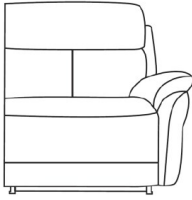

### Features

- Frame made of plywood, solid wood and MDF.
- Seat cushion interiors are made from highly resilient foam.
- Back cushion interiors are Dacron fibre.

**3 Seat 2 Power Recliner Sofa**

W 222 x D 100 x H 102 cm

**3 Seat Sofa**

W 222 x D 100 x H 102 cm

**2 Seat 2 Power Recliner Sofa**

W 162 x D 100 x H 102 cm

**2 Seat Sofa**

W 162 x D 100 x H 102 cm

**Recliner Chair**

W 101 x D 100 x H 102 cm

**Chair**

W 101 x D 100 x H 102 cm

**3 Seat Sofa with LHF Arm**  
W 180 x D 100 x H 102 cm

**3 Seat Sofa with RHF Arm**  
W 180 x D 100 x H 102 cm

**1.5 Seat Sofa with LHF Arm**  
W 101 x D 100 x H 102 cm

**1.5 Seat Sofa with RHF Arm**  
W 101 x D 100 x H 102 cm

**1.5 Seat Armless Unit**  
W 79 x D 100 x H 102 cm

**Corner Unit**  
W 162 x D 162 x H 102 cm

*\*All sizes are approximate. Colour is for guidance only because while we make every effort to display the colour as accurately as possible, all versions may vary in colour reproduction.*