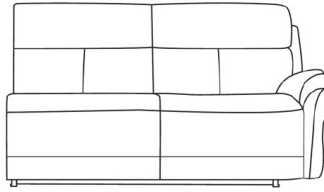

### Features

- Frame made of plywood, solid wood and MDF.
- Seat cushion interiors are made from highly resilient foam.
- Back cushion interiors are Dacron fibre.

**3 Seat 2 Power Recliner Sofa**

W 222 x D 100 x H 102 cm

**3 Seat Sofa**

W 222 x D 100 x H 102 cm

**2 Seat 2 Power Recliner Sofa**

W 162 x D 100 x H 102 cm

**2 Seat Sofa**

W 162 x D 100 x H 102 cm

**Recliner Chair**

W 101 x D 100 x H 102 cm

**Chair**

W 101 x D 100 x H 102 cm

**3 Seat Sofa with LHF Arm**  
W 180 x D 100 x H 102 cm

**3 Seat Sofa with RHF Arm**  
W 180 x D 100 x H 102 cm

**1.5 Seat Sofa with LHF Arm**  
W 101 x D 100 x H 102 cm

**1.5 Seat Sofa with RHF Arm**  
W 101 x D 100 x H 102 cm

**1.5 Seat Armless Unit**  
W 79 x D 100 x H 102 cm

**Corner Unit**  
W 162 x D 162 x H 102 cm

*\*All sizes are approximate. Colour is for guidance only because while we make every effort to display the colour as accurately as possible, all versions may vary in colour reproduction.*