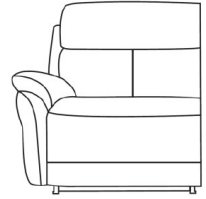

### Features

- Frame made of plywood, solid wood and MDF.
- Seat cushion interiors are made from highly resilient foam.
- Back cushion interiors are Dacron fibre.

**3 Seat 2 Power Recliner Sofa**

W 222 x D 100 x H 102 cm

**3 Seat Sofa**

W 222 x D 100 x H 102 cm

**2 Seat 2 Power Recliner Sofa**

W 162 x D 100 x H 102 cm

**2 Seat Sofa**

W 162 x D 100 x H 102 cm

**Recliner Chair**

W 101 x D 100 x H 102 cm

**Chair**

W 101 x D 100 x H 102 cm

**3 Seat Sofa with LHF Arm**  
W 180 x D 100 x H 102 cm

**3 Seat Sofa with RHF Arm**  
W 180 x D 100 x H 102 cm

**1.5 Seat Sofa with LHF Arm**  
W 101 x D 100 x H 102 cm

**1.5 Seat Sofa with RHF Arm**  
W 101 x D 100 x H 102 cm

**1.5 Seat Armless Unit**  
W 79 x D 100 x H 102 cm

**Corner Unit**  
W 162 x D 162 x H 102 cm

*\*All sizes are approximate. Colour is for guidance only because while we make every effort to display the colour as accurately as possible, all versions may vary in colour reproduction.*