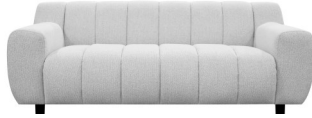

## GRACE COLLECTION

The Grace sofa range from Fishpools is the perfect addition to any modern British living room. As stylish as it is versatile, this chic range offers a luxurious and comfy look with soft curved stitching detail, generously padded seats and armrests.

### Features

- Luxurious and comfy look with soft curved lines, generously padded seats and armrests.
- Frame: Solid hardwood interior frame.
- Interiors: Dacron wrapped cushions with memory foam.
- Available in displayed colour only.
- Backs: Baffled back cushions with Elastic webbing .

**3 Seat Sofa**

W 218 x D 95 x H 73 cm

**2 Seat Sofa**

W 194 x D 95 x H 73 cm

**Chair**

W 122 x D 95 x H 73 cm

*\*All sizes are approximate. Colour is for guidance only because while we make every effort to display the colour as accurately as possible, all versions may vary in colour reproduction.*