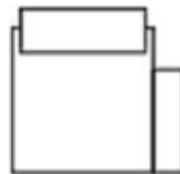

RHF Corner Sofa

W 350 x D 242 x H 90 cm

LHF Corner Sofa

W 350 x D 242 x H 90 cm

Swivel Chair

W 110 x D 109 x H 90 cm

Ottoman

W 100 x D 76 x H 45 cm

Large Chair LHF (V008)

W 131 x D 109 x H 90 cm

Large Chair RHF (V009)

W 131 x D 109 x H 90 cm

Corner Unit (V050)

W 126 x D 126 x H 90 cm

Large Armless Unit (V115)

W 118 x D 109 x H 90 cm