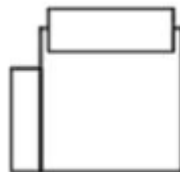

RHF Corner Sofa

W 350 x D 242 x H 90 cm

LHF Corner Sofa

W 350 x D 242 x H 90 cm

Swivel Chair

W 110 x D 109 x H 90 cm

Ottoman

W 100 x D 76 x H 45 cm

Large Chair LHF (V008)

W 131 x D 109 x H 90 cm

Large Chair RHF (V009)

W 131 x D 109 x H 90 cm

Corner Unit (V050)

W 126 x D 126 x H 90 cm

Large Armless Unit (V115)

W 118 x D 109 x H 90 cm

Medium Chair LHF (V006)

W 116 x D 109 x H 90 cm

Medium Chair RHF (V007)

W 116 x D 109 x H 90 cm

Chair (V010)

W 110 x D 109 x H 90 cm

Small Chair LHF Arm (V002)

W 101 x D 109 x H 90 cm

Small Chair RHF Arm (V003)

W 101 x D 109 x H 90 cm

Medium Armless Unit (V118)

W 93 x D 109 x H 90 cm

Small Armless Unit (V114)

W 78 x D 109 x H 90 cm

**All sizes are approximate. Colour is for guidance only because while we make every effort to display the colour as accurately as possible, all versions may vary in colour reproduction.*