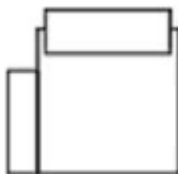

RHF Corner Sofa

W 350 x D 242 x H 90 cm

LHF Corner Sofa

W 350 x D 242 x H 90 cm

Swivel Chair

W 110 x D 109 x H 90 cm

Ottoman

W 100 x D 76 x H 45 cm

Large Chair LHF (V008)

W 131 x D 109 x H 90 cm

Large Chair RHF (V009)

W 131 x D 109 x H 90 cm

Corner Unit (V050)

W 126 x D 126 x H 90 cm

Large Armless Unit (V115)

W 118 x D 109 x H 90 cm