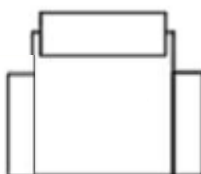

RHF Corner Sofa

W 350 x D 242 x H 90 cm

LHF Corner Sofa

W 350 x D 242 x H 90 cm

Swivel Chair

W 110 x D 109 x H 90 cm

Ottoman

W 100 x D 76 x H 45 cm

Large Chair LHF (V008)

W 131 x D 109 x H 90 cm

Large Chair RHF (V009)

W 131 x D 109 x H 90 cm

Corner Unit (V050)

W 126 x D 126 x H 90 cm

Large Armless Unit (V115)

W 118 x D 109 x H 90 cm

Medium Chair LHF (V006)

W 116 x D 109 x H 90 cm

Medium Chair RHF (V007)

W 116 x D 109 x H 90 cm

Chair (V010)

W 110 x D 109 x H 90 cm

Small Chair LHF Arm (V002)

W 101 x D 109 x H 90 cm

Small Chair RHF Arm (V003)

W 101 x D 109 x H 90 cm

Medium Armless Unit (V118)

W 93 x D 109 x H 90 cm

Small Armless Unit (V114)

W 78 x D 109 x H 90 cm

**All sizes are approximate. Colour is for guidance only because while we make every effort to display the colour as accurately as possible, all versions may vary in colour reproduction.*