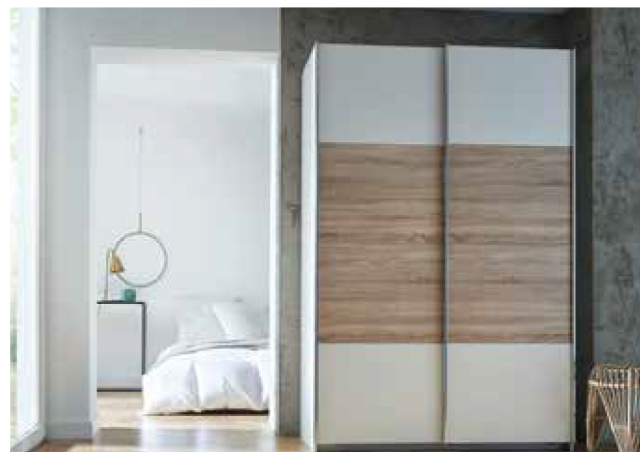

Carcase: AD872 Artisan oak colour, Handle strips Metallic grey
Front: AD865 Artisan oak colour, Mirror

Carcase: AN893 Alpine white, Chrome-coloured handle strips
Front: A9333 Alpine white, AP613 Sonoma oak colour