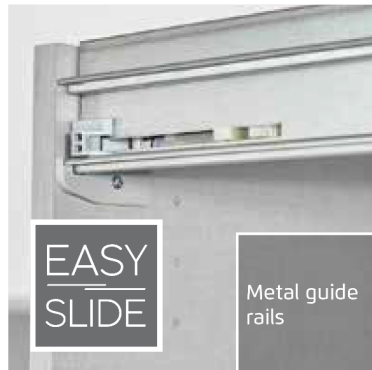

Interior colour
Texline
colour

EASY
SLIDE

Metal guide
rails