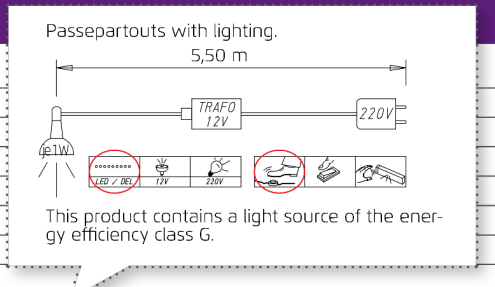

Col. code	Variation ▶	PASSEPARTOUTS, COMPENSATING PROFILE
FRONT/CARCASE COLOUR ▼	Carcase coloured	
Sonoma oak colour	AP613	
Sanremo oak light colour	AN423	
Artisan oak colour	AD865	
Alpine white	A9333	
Silk grey	AD200	
Metallic grey	A7303	

PASSEPARTOUTS	Wardrobe width ▶	136	181	226	271	315	
	Illustration						
Name	passepartout	passepartout	passepartout	passepartout	passepartout	passepartout	
Dimensions ind. wardrobe	↔ 144 cm ; 214/233 cm ; 64 cm	↔ 189 cm ; 214/233 cm ; 64 cm	↔ 233 cm ; 214/233 cm ; 64 cm	↔ 278 cm ; 214/233 cm ; 64 cm	↔ 323 cm ; 214/233 cm ; 64 cm		
Height 211 CM	▼ Art. no.	▼ Price	...	Height 211 CM			
without lighting	9P1P		9P2P		9P3P		
with lighting	9P1L		9P2L		9P3L		
Height 229 CM	▼ Art. no.	▼ Price	...	Height 229 CM			
without lighting	9T1E		9T2E		9T3E		
with lighting	9T1L		9T2L		9T3L		

COMPENSATING PROFILE	Wardrobe width ▶	for all widths					
	Illustration						
Name	compensating profile						
Dimensions	↔ 2 cm ; 210 cm/229 cm ; 12 cm						
HEIGHT 210 CM	▼ Art. no.	▼ Price	...				
Carcase coloured	9R06						
HEIGHT 229 CM	▼ Art. no.	▼ Price	...				
Carcase coloured	9R07						

NOTE:
If a hinged door or a corner robe is added to a sliding-door robe, a compensating profile must always be mounted between them.