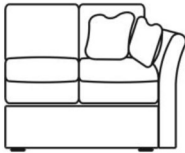

### Features

- Seats - Mesh coil sprung unit with tension springs and sprung edge.
- Feet in Light, Medium Or Dark Oak.
- Seat interior choice - Feather, Quallofill or Reflex seat foam.
- Backs - Serpentine sprung unit.
- Depth choice 97cm or 104cm.
- Back interior choice - feather or fibre.

**Large Unit RHF Arm**

W 211 x D 97 x H 79 cm

**Large Unit LHF Arm**

W 211 x D 97 x H 79 cm

**Large Armless Unit**

W 193 x D 97 x H 79 cm

**Medium Unit RHF Arm**

W 185 x D 97 x H 79 cm

**Medium Unit LHF Arm**

W 185 x D 97 x H 79 cm

**Medium Armless Unit**

W 168 x D 97 x H 79 cm

**Small Unit RHF Arm**

W 155 x D 97 x H 79 cm

**Small Unit LHF Arm**

W 155 x D 97 x H 79 cm