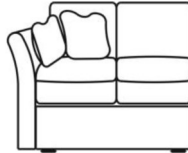

### Features

- Seats - Mesh coil sprung unit with tension springs and sprung edge.
- Feet in Light, Medium Or Dark Oak.
- Seat interior choice - Feather, Quallofill or Reflex seat foam.
- Backs - Serpentine sprung unit.
- Depth choice 97cm or 104cm.
- Back interior choice - feather or fibre.

**Large Unit RHF Arm**

W 211 x D 97 x H 79 cm

**Large Unit LHF Arm**

W 211 x D 97 x H 79 cm

**Large Armless Unit**

W 193 x D 97 x H 79 cm

**Medium Unit RHF Arm**

W 185 x D 97 x H 79 cm

**Medium Unit LHF Arm**

W 185 x D 97 x H 79 cm

**Medium Armless Unit**

W 168 x D 97 x H 79 cm

**Small Unit RHF Arm**

W 155 x D 97 x H 79 cm

**Small Unit LHF Arm**

W 155 x D 97 x H 79 cm

**Small Armless Unit**

W 136 x D 97 x H 79 cm

**Single Unit RHF Arm**

W 95 x D 97 x H 79 cm

**Single Unit LHF Arm**

W 95 x D 97 x H 79 cm

**Single Armless Unit**

W 69 x D 97 x H 79 cm