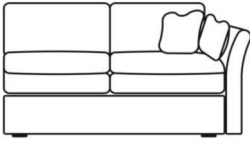

### Features

- Seats - Mesh coil sprung unit with tension springs and sprung edge.
- Feet in Light, Medium Or Dark Oak.
- Seat interior choice - Feather, Quallofill or Reflex seat foam.
- Backs - Serpentine sprung unit.
- Depth choice 97cm or 104cm.
- Back interior choice - feather or fibre.

**Extra Large Sofa**

W 264 x D 97 x H 79 cm

**Large Sofa**

W 236 x D 97 x H 79 cm

**Medium Sofa**

W 211 x D 97 x H 79 cm

**Small Sofa**

W 180 x D 97 x H 79 cm