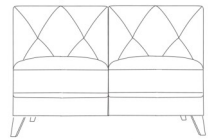

Features

- Frames are constructed of a combination of hardwood, softwood, particle board and plywood
- Correctly tensioned elasticated webbing is used for both seat and back suspension
- Choice of leather colours
- Seat Cushions Interiors are CMHR foam with varying thickness of carded fibre
- Back cushion interiors are high loft dacron fibre

3 Seat Sofa

W 208 x D 92 x H 88 cm

2 Seat Sofa

W 157 x D 92 x H 88 cm

Chair

W 100 x D 92 x H 88 cm

Armless Unit

W 59 x D 92 x H 88 cm

Chair 1 Arm

W 79 x D 92 x H 88 cm

2 Seat Armless Unit

W 117 x D 92 x H 88 cm

2 Seat 1 Arm LHF

W 137 x D 92 x H 88 cm

2 Seat 1 Arm RHF

W 137 x D 92 x H 88 cm

1 Arm Corner Unit LHF

W 225 x D 92 x H 88 cm

1 Arm Corner Unit RHF

W 225 x D 92 x H 88 cm

Corner Group

W 229 x D 225 x H 88 cm

Footstool

Storage Footstool