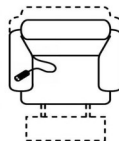

Power Recliner Chair 1S1U
W 105 X D 106-153 X H 76-98cm