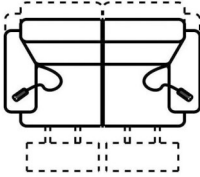

**2.5 Compact Seat 1 RHF Arm
2.5ERS**

W 174 X D 106 X H 76-98cm

**2.5 Seat 1 LHF Arm
2.5EL**

W 188 X D 106 X H 76-98cm

2.5 Seat 1 RHF Arm - 2.5ER

W 188 X D 106 X H 76-98cm

1.25 End Seat 1 LHF Arm - 1.25EL

W 100 X D 106 X H 76-98cm

1.25 End Seat 1 RHF Arm - 1.25ER

W 100 X D 106 X H 76-98cm

1.25 Seat No Arms - 1.25NA

W 74 X D 106 X H 76-98cm

Square Corner Unit - SQC

W 119 X D 119 X H 76-98cm

Left Square Terminal - 1ELTSQC

W 119 X D 241 X H 76-98cm

Right Square Terminal - 1ERTSQC

W 119 X D 241 X H 76-98cm

**1.25 Chaise Longue 1 Arm LHF
1.25COUL**

W 101 X D 166 X H 76-98cm

**1.25 Chaise Longue 1 Arm RHF
1.25COUR**

W 101 X D 166 X H 76-98cm

2.5 Seat Compact Power Recliner LHF with Right Square Terminal
W 293 X D 241 X H 76-98cm

2.5 Seat Compact Power Recliner RHF with Left Square Terminal
W 241 X D 293 X H 76-98cm

2.5 Seat Sofa With 2 Power Recliners - 2.5S2U
W 214 X D 106-153 X H 76-98cm

2.5 Seat Compact Sofa With 2 Power Recliners - 2.5S2US
W 200 X D 106-153 X H 76-98cm