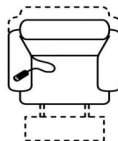

Power Recliner Chair 1S1U
W 105 X D 106-153 X H 76-98cm