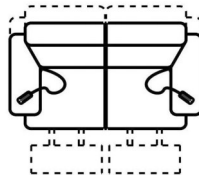

2.5 Seat Compact Power Recliner RHF with Left Square Terminal
W 241 X D 293 X H 76-98cm

2.5 Seat Sofa With 2 Power Recliners - 2.5S2U
W 214 X D 106-153 X H 76-98cm

2.5 Seat Compact Sofa With 2 Power Recliners - 2.5S2US
W 200 X D 106-153 X H 76-98cm

2.5 Seat 1 LHF Arm Power Recliner 2.5EL1UA
W 188 X D 106-153 X H 76-98cm

2.5 Seat 1 RHF Arm Power Recliner 2.5ER1UA
W 188 X D 106-153 X H 76-98cm

2.5 Seat Compact 1 Arm LHF Power Recliner - 2.5EL1USA
W 174 X D 106-153 X H 76-98cm

2.5 Seat Compact 1 RHF Arm Power Recliner - 2.5ER1USA
W 174 X D 106-153 X H 76-98cm

2.5 Seat LHF 2 Power Recliner Compact Unit
W 174 X D 106-X H 76cm

2.5 Seat LHF 2 Power Recliner Compact Unit
W 174 X D 106 X H 76cm