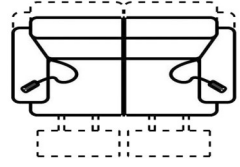

1.25 End Seat 1 RHF Arm - 1.25ER

W 100 X D 106 X H 76-98cm

1.25 Seat No Arms - 1.25NA

W 74 X D 106 X H 76-98cm

Square Corner Unit - SQC

W 119 X D 119 X H 76-98cm

Left Square Terminal - 1ELTSQC

W 119 X D 241 X H 76-98cm

Right Square Terminal - 1ERTSQC

W 119 X D 241 X H 76-98cm

**1.25 Chaise Longue 1 Arm LHF
1.25COUL**

W 101 X D 166 X H 76-98cm

**1.25 Chaise Longue 1 Arm RHF
1.25COUR**

W 101 X D 166 X H 76-98cm

2.5 Seat Compact Power Recliner LHF with Right Square Terminal
W 293 X D 241 X H 76-98cm

2.5 Seat Compact Power Recliner RHF with Left Square Terminal
W 241 X D 293 X H 76-98cm

2.5 Seat Sofa With 2 Power Recliners - 2.5S2U
W 214 X D 106-153 X H 76-98cm

2.5 Seat Compact Sofa With 2 Power Recliners - 2.5S2US
W 200 X D 106-153 X H 76-98cm