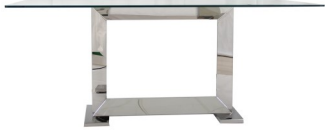

Trento

Dining Range

The Trento dining and occasional collection's contemporary cool design is the perfect addition to any dining and living room. Complete with clear glass tops & stainless steel frames.

Features

- Stainless Steel Frame
- Clear Glass Tops

Dining Table

W 180 x D 90 x H 75 cm

Tall Bookshelf

W 90 x D 36 x H 180 cm

Console Table

W 120 x D 40 x H 80 cm

Square Coffee Table

W 105 x D 105 x H 38 cm

End Table

W 48 x D 35 x H 63 cm

Nest of Two Z Tables

W 45 x D 45 x H 56.5 cm

Large Table

W 40 x D 40 x H 85 cm