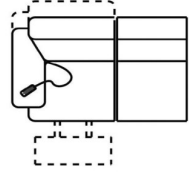

### Features

- No sag spring seat
- Rubber webbing in back rest
- 100% loose fibre in back rest cushion
- Legs are available in 27 wenge or 01 black

**2.5 Seat LHF Compact Power Recliner 2.5ELIUSA**

W 176 x D 98—148 x H 99 cm

**2.5 Seat RHF Compact Power Recliner 2.5ERIUUSA**

W 176 x D 98—148 x H 99 cm

**2 Seat LHF Power Recliner 2ELIUA**

W 146 x D 98—148 x H 99 cm

**2 Seat RHF Power Recliner 2 ERIUSA**

W 146 x D 98—148 x H 99 cm

**1.5 Seat LHF Power Recliner 1.5ELIU**

W 109 x D 98—148 x H 99 cm

**1.5 Seat RHF Power Recliner 1.5ERIU**

W 109 x D 98—148 x H 99 cm

**1.25 Seat Power Recliner 1 LHF Arm 1.25ELIU**

W 102 x D 98—148 x H 99 cm

W 112 x D 158 x H 99 cm

*\*All sizes are approximate. Colour is for guidance only because while we make every effort to display the colour as accurately as possible, all versions may vary in colour reproduction.*