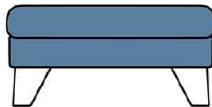

Large End LHF Arm
W 164 x D 99 x H 95 cm

Large End RHF Arm
W 164 x D 99 x H 95 cm

Small End LHF Arm
W 93 x D 99 x H 95 cm

Small End RHF Arm
W 93 x D 99 x H 95 cm

Corner End Unit
W 107 x D 99 x H 95 cm

Armless Unit
W 73 x D 99 x H 95 cm

Small Storage Stool
W 51 x D 64 x H 44 cm

Cushion Top Stool
W 94 x D 64 x H 36 cm

**All sizes are approximate. Colour is for guidance only because while we make every effort to display the colour as accurately as possible, all versions may vary in colour reproduction.*