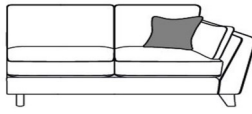

Features

- Frame is solid hardwood timber with selected high density particle boards
- Seating is tempered steel zig zag spring units, with high resilient foam cushion
- Corner Sofas also available
- Feet are available in dark, washed oak or country oak
- Choice of Fabrics
- Back rest is high resilient elasticated webbed back. Spiral conjugate fibre technology cushion

Large LHF Arm/Corner/Small RHF Arm Group
W 271 x D 200 x H 95 cm

4 Seat Sofa
W 235 x D 99 x H 95 cm

3 Seat Sofa
W 210 x D 99 x H 95 cm

2 Seat Sofa
W 185 x D 99 x H 95 cm

Snuggler
W 145 x D 99 x H 95 cm

Chair
W 106 x D 99 x H 95 cm

Large End LHF Arm
W 164 x D 99 x H 95 cm

Large End RHF Arm
W 164 x D 99 x H 95 cm

Small End LHF Arm
W 93 x D 99 x H 95 cm

Small End RHF Arm
W 93 x D 99 x H 95 cm

Corner End Unit
W 107 x D 99 x H 95 cm

Armless Unit
W 73 x D 99 x H 95 cm

Small Storage Stool
W 51 x D 64 x H 44 cm

Cushion Top Stool
W 94 x D 64 x H 36 cm

**All sizes are approximate. Colour is for guidance only because while we make every effort to display the colour as accurately as possible, all versions may vary in colour reproduction.*