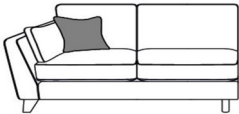

Features

- Frame is solid hardwood timber with selected high density particle boards
- Seating is tempered steel zig zag spring units, with high resilient foam cushion
- Corner Sofas also available
- Feet are available in dark, washed oak or country oak
- Choice of Fabrics
- Back rest is high resilient elasticated webbed back. Spiral conjugate fibre technology cushion

Large LHF Arm/Corner/Small RHF Arm Group
W 271 x D 200 x H 95 cm

4 Seat Sofa
W 235 x D 99 x H 95 cm

3 Seat Sofa
W 210 x D 99 x H 95 cm

2 Seat Sofa
W 185 x D 99 x H 95 cm

Snuggler
W 145 x D 99 x H 95 cm

Chair
W 106 x D 99 x H 95 cm

Large End LHF Arm
W 164 x D 99 x H 95 cm

Large End RHF Arm
W 164 x D 99 x H 95 cm

Small End LHF Arm
W 93 x D 99 x H 95 cm

Small End RHF Arm
W 93 x D 99 x H 95 cm

Corner End Unit
W 107 x D 99 x H 95 cm

Armless Unit
W 73 x D 99 x H 95 cm

Small Storage Stool
W 51 x D 64 x H 44 cm

Cushion Top Stool
W 94 x D 64 x H 36 cm

**All sizes are approximate. Colour is for guidance only because while we make every effort to display the colour as accurately as possible, all versions may vary in colour reproduction.*