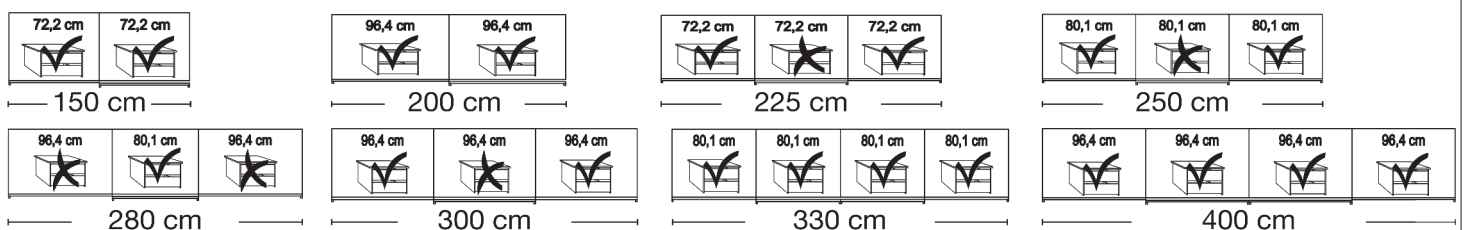

Sliding-door wardrobes, Height 217 cm without cornice

Interior:
2 adjustable shelves, 1 clothes rail

Description	Dimensions cm		Front with 2 panels		Front with 5 panels		
	W	D	Art. no.	GBP	Art. no.	GBP	
Wooden doors in carcass colour, Glass doors in havana							
 Art. no. 277	2 doors 1 glass door left	150	67	275	1828,-	293 1862,-	
	2 doors 1 glass door right	150	67	276	1828,-	294 1862,-	
	2 doors 2 glass doors	150	67	277	2027,-	295 2064,-	
	2 doors 1 glass door left	200	67	278	1926,-	296 1966,-	
	2 doors 1 glass door right	200	67	279	1926,-	297 1966,-	
	2 doors 2 glass doors	200	67	280	2187,-	298 2226,-	
	 Art. no. 299	3 doors 1 centre glass door	225	67	281	2162,-	299 2226,-
3 doors 3 glass doors		225	67	282	2556,-	300 2615,-	
3 doors 1 centre glass door		250	67	283	2271,-	301 2332,-	
3 doors 3 glass doors		250	67	284	2694,-	302 2747,-	
 Art. no. 306	3 doors 1 centre glass door	280	67	285	2360,-	303 2419,-	
	3 doors 3 glass doors	280	67	286	2867,-	304 2926,-	
	3 doors 1 centre glass door	300	67	287	2444,-	305 2506,-	
	3 doors 3 glass doors	300	67	288	2957,-	306 3018,-	
 Art. no. 291	- with synchronous opening						
	4 doors 2 centre glass doors	330	67	289	3349,-	307 3436,-	
	4 doors 4 glass doors	330	67	290	3772,-	308 3856,-	
	4 doors 2 centre glass doors	400	67	291	3660,-	309 3744,-	
	4 doors 4 glass doors	400	67	292	4166,-	310 4262,-	

Plinth partition