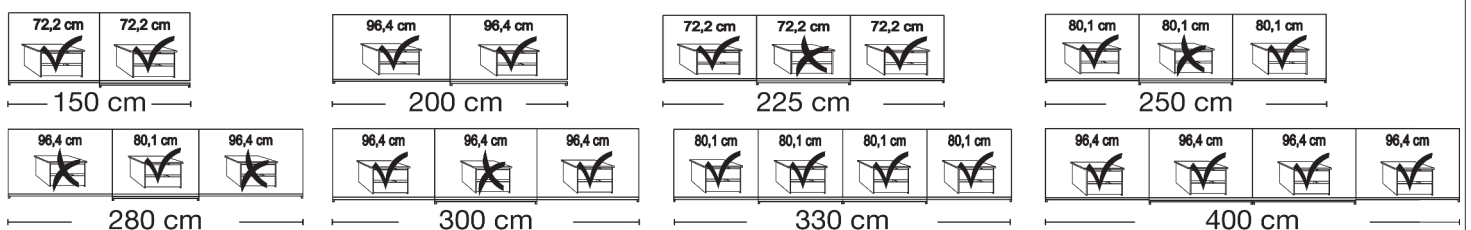

Sliding-door wardrobes, Height 217 cm without cornice

Interior:
2 adjustable shelves, 1 clothes rail

Description	Dimensions cm		Front with 2 panels		Front with 5 panels				
	W	D	Art. no.	GBP	Art. no.	GBP			
  Glass doors in havana and crystal mirrored doors Art. no. 312	2 doors	1 mirrored door left	150	67	311	2005,-	324	2027,-	
	2 doors	1 mirrored door right	150	67	312	2005,-	325	2027,-	
	2 doors	1 mirrored door left	200	67	313	2162,-	326	2187,-	
	2 doors	1 mirrored door right	200	67	314	2162,-	327	2187,-	
  Art. no. 330	3 doors	1 centre mirrored door	225	67	315	2526,-	328	2582,-	
	3 doors	1 centre mirrored door	250	67	316	2657,-	329	2694,-	
	3 doors	1 centre mirrored door	280	67	317	2839,-	330	2867,-	
	3 doors	1 centre mirrored door	300	67	318	2926,-	331	2988,-	
	- with synchronous opening								
  Art. no. 332	4 doors	2 centre mirrored doors	330	67	319	3732,-	332	3825,-	
	4 doors	2 centre mirrored doors	400	67	323	4141,-	333	4166,-	

Plinth partition