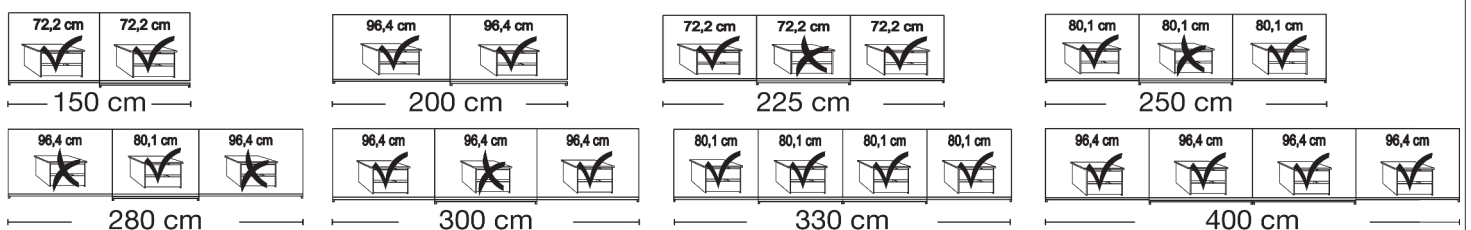

Sliding-door wardrobes, Height 236 cm without cornice

Interior:
2 adjustable shelves, 1 clothes rail

Description	Dimensions cm		Front with 2 panels		Front with 5 panels				
	W	D	Art. no.	GBP	Art. no.	GBP			
Wooden doors in carcass colour, Glass doors in havana									
  Art. no. 561	2 doors	1 glass door left	150	67	559	1966,-	577	2005,-	
	2 doors	1 glass door right	150	67	560	1966,-	578	2005,-	
	2 doors	2 glass doors	150	67	561	2204,-	579	2257,-	
	2 doors	1 glass door left	200	67	562	2089,-	580	2128,-	
	2 doors	1 glass door right	200	67	563	2089,-	581	2128,-	
	2 doors	2 glass doors	200	67	564	2377,-	582	2402,-	
	  Art. no. 583	3 doors	1 centre glass door	225	67	565	2377,-	583	2430,-
3 doors		3 glass doors	225	67	566	2822,-	584	2884,-	
3 doors		1 centre glass door	250	67	567	2478,-	585	2542,-	
3 doors		3 glass doors	250	67	568	2926,-	586	2988,-	
  Art. no. 588	3 doors	1 centre glass door	280	67	569	2576,-	587	2632,-	
	3 doors	3 glass doors	280	67	570	3105,-	588	3164,-	
	3 doors	1 centre glass door	300	67	571	2632,-	589	2722,-	
	3 doors	3 glass doors	300	67	572	3200,-	590	3262,-	
  Art. no. 573	- with synchronous opening								
	4 doors	2 centre glass doors	330	67	573	3646,-	591	3732,-	
	4 doors	4 glass doors	330	67	574	4150,-	592	4242,-	
	4 doors	2 centre glass doors	400	67	575	3962,-	593	4052,-	
	4 doors	4 glass doors	400	67	576	4533,-	594	4651,-	

Plinth partition