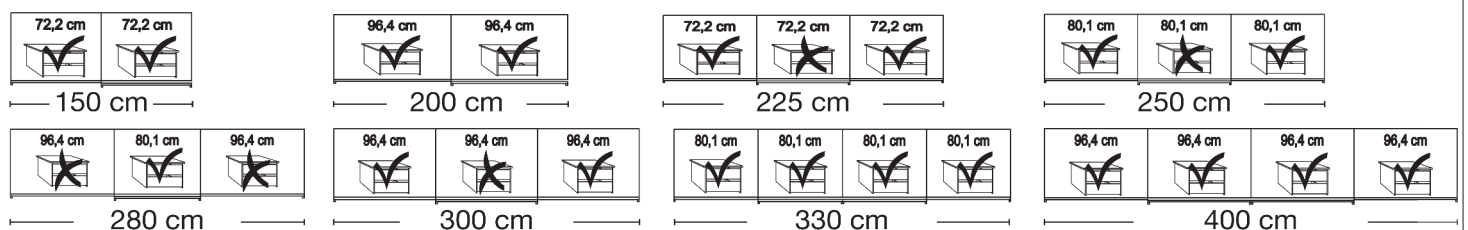

Sliding-door wardrobes, Height 217 cm without cornice

Interior:
2 adjustable shelves, 1 clothes rail

Description	Dimensions cm		Front with 2 panels		Front with 5 panels				
	W	D	Art. no.	GBP	Art. no.	GBP			
Wooden doors in carcass colour, Glass doors in white									
  Art. no. 169	2 doors	1 glass door left	150	67	167	1828,-	185	1862,-	
	2 doors	1 glass door right	150	67	168	1828,-	186	1862,-	
	2 doors	2 glass doors	150	67	169	2027,-	187	2064,-	
	2 doors	1 glass door left	200	67	170	1926,-	188	1966,-	
	2 doors	1 glass door right	200	67	171	1926,-	189	1966,-	
	2 doors	2 glass doors	200	67	172	2187,-	190	2226,-	
	  Art. no. 175	3 doors	1 centre glass door	225	67	173	2162,-	191	2226,-
3 doors		3 glass doors	225	67	174	2556,-	192	2615,-	
3 doors		1 centre glass door	250	67	175	2271,-	193	2332,-	
3 doors		3 glass doors	250	67	176	2694,-	194	2747,-	
  Art. no. 198	3 doors	1 centre glass door	280	67	177	2360,-	195	2419,-	
	3 doors	3 glass doors	280	67	178	2867,-	196	2926,-	
	3 doors	1 centre glass door	300	67	179	2444,-	197	2506,-	
	3 doors	3 glass doors	300	67	180	2957,-	198	3018,-	
- with synchronous opening									
  Art. no. 184	4 doors	2 centre glass doors	330	67	181	3349,-	199	3436,-	
	4 doors	4 glass doors	330	67	182	3772,-	200	3856,-	
	4 doors	2 centre glass doors	400	67	183	3660,-	201	3744,-	
	4 doors	4 glass doors	400	67	184	4166,-	202	4262,-	

Plinth partition