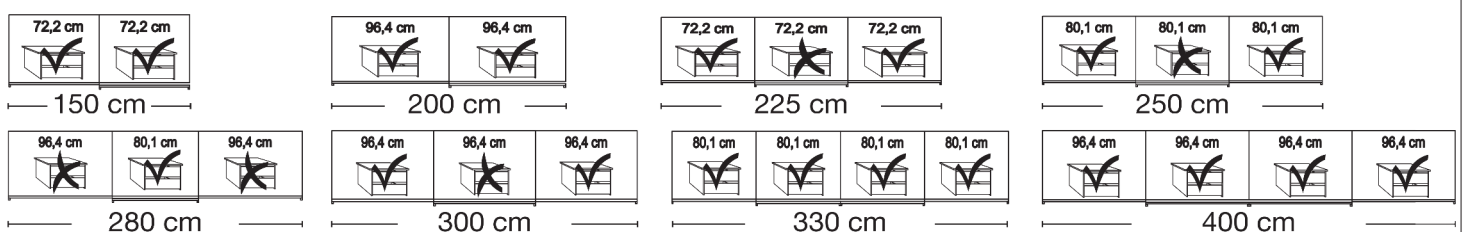

Sliding-door wardrobes, Height 236 cm without cornice

Interior:
2 adjustable shelves, 1 clothes rail

Description	Dimensions cm		Front with 2 panels		Front with 5 panels			
	W	D	Art. no.	GBP	Art. no.	GBP		
  Glass doors in magnolia and crystal mirrored doors Art. no. 707	2 doors	1 mirrored door left	150	67	707	2162,-	717	2204,-
	2 doors	1 mirrored door right	150	67	708	2162,-	718	2204,-
	2 doors	1 mirrored door left	200	67	709	2344,-	719	2344,-
	2 doors	1 mirrored door right	200	67	710	2344,-	720	2344,-
  Art. no. 721	3 doors	1 centre mirrored door	225	67	711	2792,-	721	2822,-
	3 doors	1 centre mirrored door	250	67	712	2926,-	722	2957,-
	3 doors	1 centre mirrored door	280	67	713	3072,-	723	3105,-
	3 doors	1 centre mirrored door	300	67	714	3164,-	724	3200,-
  Art. no. 725 - with synchronous opening	4 doors	2 centre mirrored doors	330	67	715	4094,-	725	4122,-
	4 doors	2 centre mirrored doors	400	67	716	4466,-	726	4500,-

Plinth partition