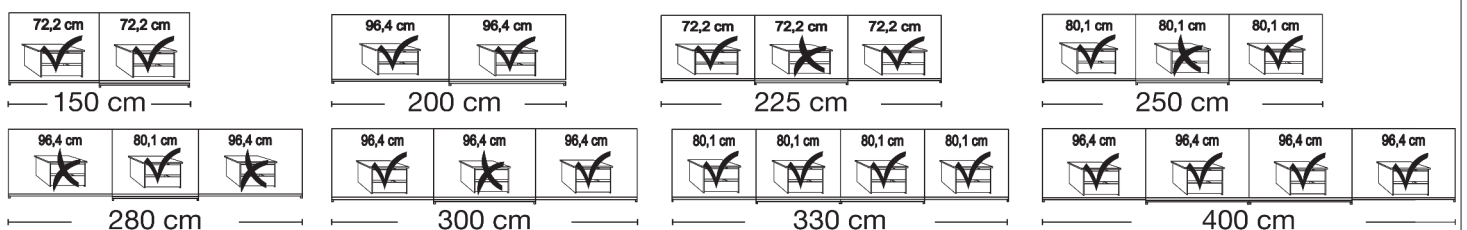

Sliding-door wardrobes, Height 217 cm without cornice

Interior:
2 adjustable shelves, 1 clothes rail

Description	Dimensions cm		Front with 2 panels		Front with 5 panels			
	W	D	Art. no.	GBP	Art. no.	GBP		
Wooden doors in carcass colour, Glass doors in magnolia								
 Art. no. 395	2 doors 1 glass door left	150	67	393	1828,-	411	1862,-	
	2 doors 1 glass door right	150	67	394	1828,-	412	1862,-	
	2 doors 2 glass doors	150	67	395	2027,-	413	2064,-	
	2 doors 1 glass door left	200	67	396	1926,-	414	1966,-	
	2 doors 1 glass door right	200	67	397	1926,-	415	1966,-	
	2 doors 2 glass doors	200	67	398	2187,-	416	2226,-	
	 Art. no. 419	3 doors 1 centre glass door	225	67	399	2162,-	417	2226,-
3 doors 3 glass doors		225	67	400	2556,-	418	2615,-	
3 doors 1 centre glass door		250	67	401	2271,-	419	2332,-	
3 doors 3 glass doors		250	67	402	2694,-	420	2747,-	
 Art. no. 422	3 doors 1 centre glass door	280	67	403	2360,-	421	2419,-	
	3 doors 3 glass doors	280	67	404	2867,-	422	2926,-	
	3 doors 1 centre glass door	300	67	405	2444,-	423	2506,-	
	3 doors 3 glass doors	300	67	406	2957,-	424	3018,-	
 Art. no. 407	- with synchronous opening							
	4 doors 2 centre glass doors	330	67	407	3349,-	425	3436,-	
	4 doors 4 glass doors	330	67	408	3772,-	426	3856,-	
	4 doors 2 centre glass doors	400	67	409	3660,-	427	3744,-	
	4 doors 4 glass doors	400	67	410	4166,-	428	4262,-	

Plinth partition