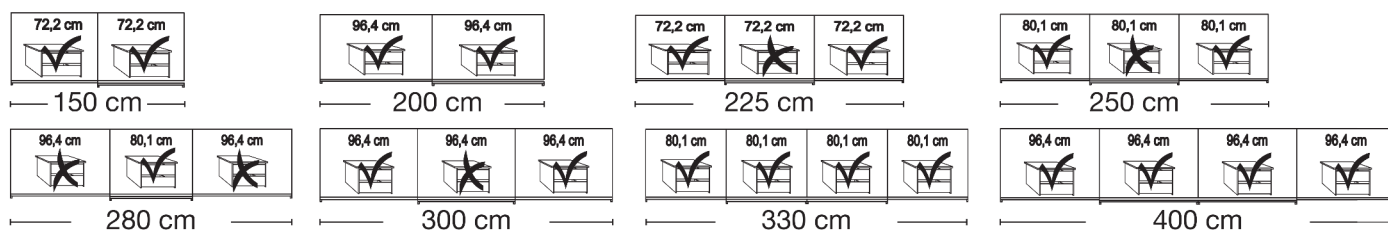

Sliding-door wardrobes, Height 217 cm without cornice

Interior:
2 adjustable shelves, 1 clothes rail

Description	Dimensions cm		Front with 2 panels		Front with 5 panels		
	W	D	Art. no.	GBP	Art. no.	GBP	
Glass doors in magnolia and crystal mirrored doors Art. no. 429	150	67	429	2005,-	439	2027,-	
	200	67	431	2162,-	441	2187,-	
	200	67	432	2162,-	442	2187,-	
	225	67	433	2526,-	443	2582,-	
Art. no. 443	250	67	434	2657,-	444	2694,-	
	280	67	435	2839,-	445	2867,-	
	300	67	436	2926,-	446	2988,-	
	- with synchronous opening						
Art. no. 447	330	67	437	3732,-	447	3825,-	
	400	67	438	4141,-	448	4166,-	

Plinth partition