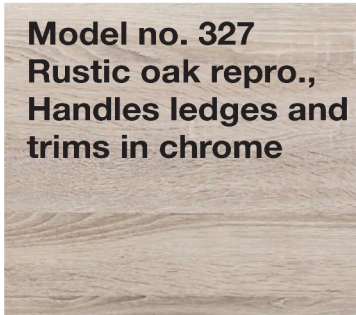

Model no. 320
White,
Handles ledges and
trims in chrome

Model no. 321
White,
Handles ledges and
trims in white

Model no. 322
White,
Handles ledges and
trims in black

Model no. 325
Havana finish,
Handles ledges
and trims in
chrome

Model no. 326
Havana finish,
Handles ledges
and trims in
havana finish

Model no. 327
Rustic oak repro.,
Handles ledges and
trims in chrome

Model no. 328
Dark rustic oak
finish,
Handles ledges and
trims in chrome