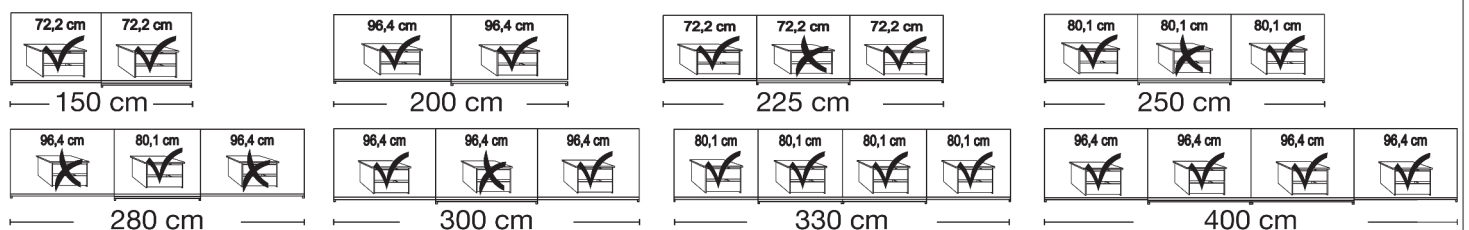

Sliding-door wardrobes, Height 236 cm without cornice

Interior:
2 adjustable shelves, 1 clothes rail

Description	Dimensions cm		Front with 2 panels		Front with 5 panels				
	W	D	Art. no.	GBP	Art. no.	GBP			
Glass doors in white and crystal mirrored doors	2 doors	1 mirrored door left	150	67	539	2162,-	549	2204,-	
	2 doors	1 mirrored door right	150	67	540	2162,-	550	2204,-	
	2 doors	1 mirrored door left	200	67	541	2344,-	551	2344,-	
	2 doors	1 mirrored door right	200	67	542	2344,-	552	2344,-	
	3 doors	1 centre mirrored door	225	67	543	2792,-	553	2822,-	
	3 doors	1 centre mirrored door	250	67	544	2926,-	554	2957,-	
	3 doors	1 centre mirrored door	280	67	545	3072,-	555	3105,-	
	3 doors	1 centre mirrored door	300	67	546	3164,-	556	3200,-	
	- with synchronous opening								
	4 doors	2 centre mirrored doors	330	67	547	4094,-	557	4122,-	
	4 doors	2 centre mirrored doors	400	67	548	4466,-	558	4500,-	

Plinth partition