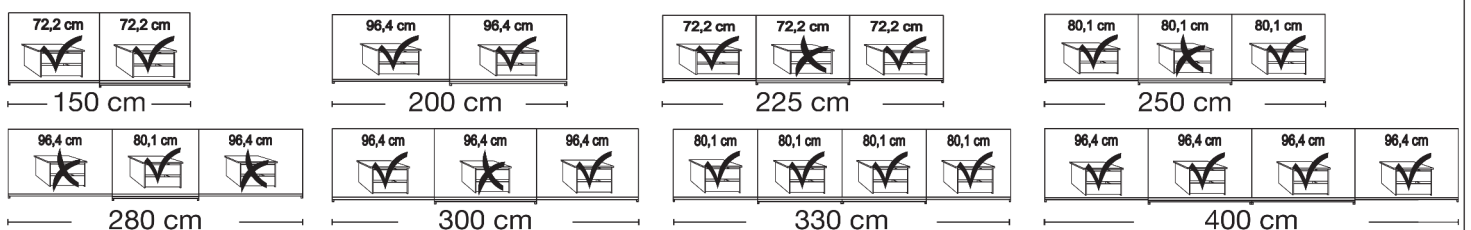

Sliding-door wardrobes, Height 236 cm without cornice

Interior:
2 adjustable shelves, 1 clothes rail

Description	Dimensions cm		Front with 2 panels		Front with 5 panels				
	W	D	Art. no.	GBP	Art. no.	GBP			
Wooden doors in carcass colour, Glass doors in magnolia									
  Art. no. 671	2 doors	1 glass door left	150	67	671	1966,-	689	2005,-	
	2 doors	1 glass door right	150	67	672	1966,-	690	2005,-	
	2 doors	2 glass doors	150	67	673	2204,-	691	2257,-	
	2 doors	1 glass door left	200	67	674	2089,-	692	2128,-	
	2 doors	1 glass door right	200	67	675	2089,-	693	2128,-	
	2 doors	2 glass doors	200	67	676	2377,-	694	2402,-	
	  Art. no. 695	3 doors	1 centre glass door	225	67	677	2377,-	695	2430,-
3 doors		3 glass doors	225	67	678	2822,-	696	2884,-	
3 doors		1 centre glass door	250	67	679	2478,-	697	2542,-	
3 doors		3 glass doors	250	67	680	2926,-	698	2988,-	
  Art. no. 700	3 doors	1 centre glass door	280	67	681	2576,-	699	2632,-	
	3 doors	3 glass doors	280	67	682	3105,-	700	3164,-	
	3 doors	1 centre glass door	300	67	683	2632,-	701	2722,-	
	3 doors	3 glass doors	300	67	684	3200,-	702	3262,-	
  Art. no. 685	- with synchronous opening								
	4 doors	2 centre glass doors	330	67	685	3646,-	703	3732,-	
	4 doors	4 glass doors	330	67	686	4150,-	704	4242,-	
	4 doors	2 centre glass doors	400	67	687	3962,-	705	4052,-	
	4 doors	4 glass doors	400	67	688	4533,-	706	4651,-	

Plinth partition