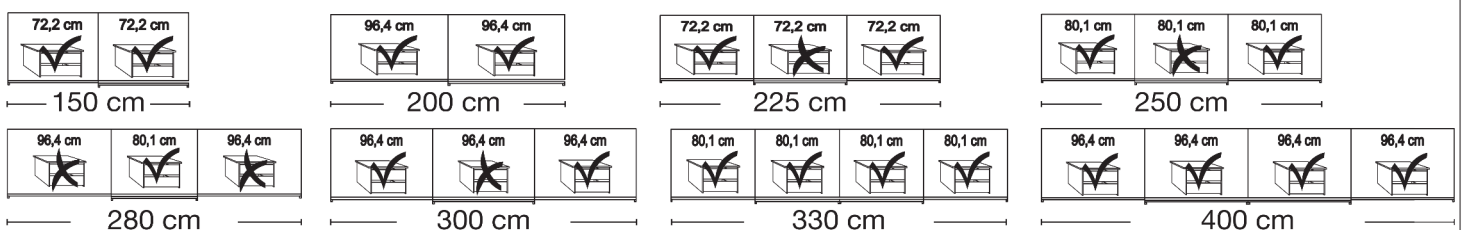

Sliding-door wardrobes, Height 217 cm without cornice

Interior:
2 adjustable shelves, 1 clothes rail

Description	Dimensions cm		Front with 2 panels		Front with 5 panels	
	W	D	Art. no.	GBP	Art. no.	GBP
Art. no. 116 Wooden doors in carcass colour 2 doors 2 doors 3 doors 3 doors Art. no. 120 - with synchronous opening 4 doors Art. no. 130 4 doors	150	67	115	1624,-	123	1663,-
	200	67	116	1686,-	124	1730,-
	225	67	117	1988,-	125	2050,-
	250	67	118	2064,-	126	2122,-
	280	67	119	2156,-	127	2220,-
	300	67	120	2201,-	128	2271,-
	330	67	121	2957,-	129	3046,-
	400	67	122	3153,-	130	3273,-

Plinth partition