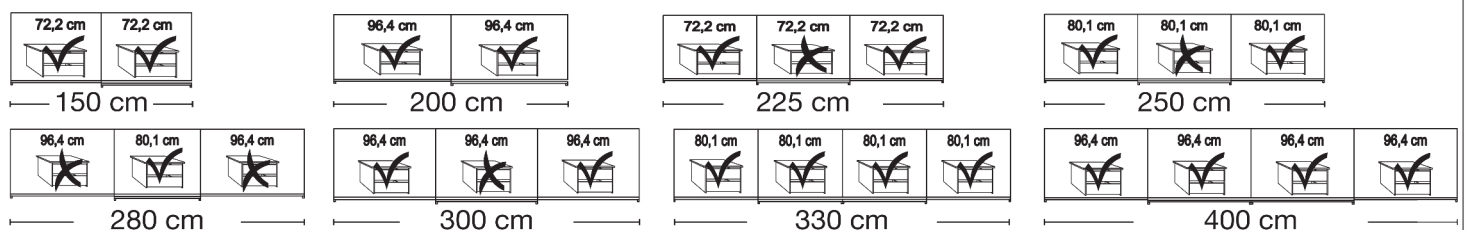

Sliding-door wardrobes, Height 236 cm without cornice

Interior:
2 adjustable shelves, 1 clothes rail

Description	Dimensions cm		Front with 2 panels		Front with 5 panels				
	W	D	Art. no.	GBP	Art. no.	GBP			
Wooden and crystal mirrored doors									
  Art. no. 467	2 doors	1 mirrored door left	150	67	466	1926,-	485	1946,-	
	2 doors	1 mirrored door right	150	67	467	1926,-	486	1946,-	
	2 doors	2 mirrored doors	150	67	468	2142,-	487	2142,-	
	2 doors	1 mirrored door left	200	67	469	2050,-	488	2064,-	
	2 doors	1 mirrored door right	200	67	470	2050,-	489	2064,-	
	2 doors	2 mirrored doors	200	67	471	2313,-	490	2313,-	
	  Art. no. 472	3 doors	1 centre mirrored door	225	67	472	2344,-	491	2377,-
3 doors		3 mirrored doors	225	67	473	2730,-	492	2730,-	
3 doors		1 centre mirrored door	250	67	474	2444,-	493	2478,-	
3 doors		3 mirrored doors	250	67	475	2867,-	494	2867,-	
  Art. no. 478	3 doors	1 centre mirrored door	280	67	477	2542,-	495	2576,-	
	3 doors	3 mirrored doors	280	67	478	3018,-	496	3018,-	
	3 doors	1 centre mirrored door	300	67	479	2598,-	497	2657,-	
	3 doors	3 mirrored doors	300	67	480	3105,-	498	3105,-	
  Art.-Nr. 501	- with synchronous opening								
	4 doors	2 centre mirrored doors	330	67	481	3581,-	499	3646,-	
	4 doors	4 mirrored doors	330	67	482	4029,-	500	4029,-	
	4 doors	2 centre mirrored doors	400	67	483	3906,-	501	3928,-	
	4 doors	4 mirrored doors	400	67	484	4407,-	502	4407,-	

Plinth partition