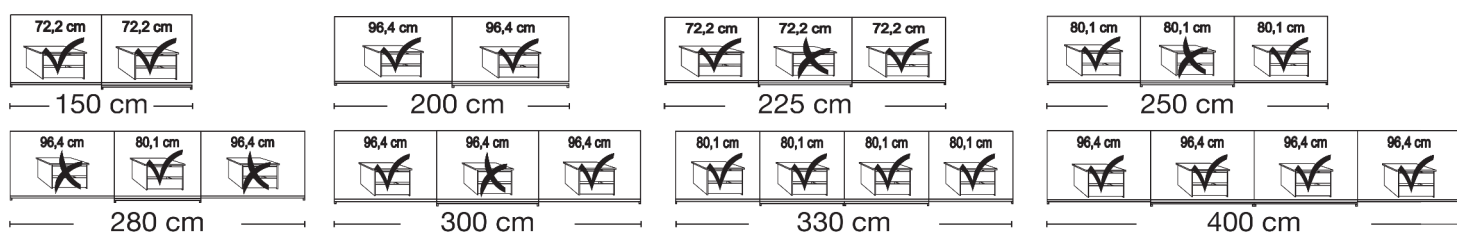

Sliding-door wardrobes, Height 236 cm without cornice

Interior:
2 adjustable shelves, 1 clothes rail

Description	Dimensions cm		Front with 2 panels		Front with 5 panels		
	W	D	Art. no.	GBP	Art. no.	GBP	
  Art. no. 451 Art. no. 454 Art. no. 465	Wooden doors in carcase colour						
	2 doors	150	67	450	1747,-	458	1817,-
	2 doors	200	67	451	1789,-	459	1854,-
	3 doors	225	67	452	2220,-	460	2285,-
	3 doors	250	67	453	2226,-	461	2346,-
	3 doors	280	67	454	2332,-	462	2386,-
	3 doors	300	67	455	2360,-	463	2444,-
	- with synchronous opening						
	4 doors	330	67	456	3164,-	464	3262,-
	4 doors	400	67	457	3371,-	465	3480,-

Plinth partition