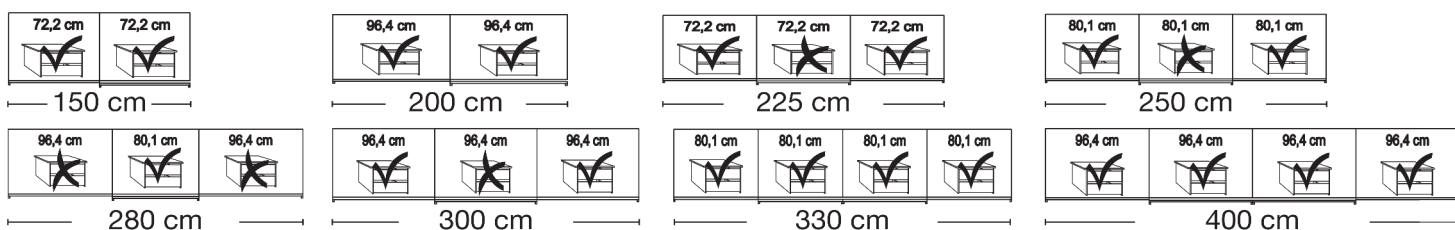

Sliding-door wardrobes, Height 236 cm without cornice

Interior:
2 adjustable shelves, 1 clothes rail

Description	Dimensions cm		Front with 2 panels		Front with 5 panels	
	W	D	Art. no.	GBP	Art. no.	GBP
Wooden doors in carcass colour, Glass doors in white						
  Art. no. 508	2 doors 1 glass door left	150	67	503	1966,-	521 2005,-
	2 doors 1 glass door right	150	67	504	1966,-	522 2005,-
	2 doors 2 glass doors	150	67	505	2204,-	523 2257,-
	2 doors 1 glass door left	200	67	506	2089,-	524 2128,-
	2 doors 1 glass door right	200	67	507	2089,-	525 2128,-
	2 doors 2 glass doors	200	67	508	2377,-	526 2402,-
  Art. no. 511	3 doors 1 centre glass door	225	67	509	2377,-	527 2430,-
	3 doors 3 glass doors	225	67	510	2822,-	528 2884,-
	3 doors 1 centre glass door	250	67	511	2478,-	529 2542,-
	3 doors 3 glass doors	250	67	512	2926,-	530 2988,-
  Art. no. 534	3 doors 1 centre glass door	280	67	513	2576,-	531 2632,-
	3 doors 3 glass doors	280	67	514	3105,-	532 3164,-
	3 doors 1 centre glass door	300	67	515	2632,-	533 2722,-
	3 doors 3 glass doors	300	67	516	3200,-	534 3262,-
- with synchronous opening						
  Art. no. 520	4 doors 2 centre glass doors	330	67	517	3646,-	535 3732,-
	4 doors 4 glass doors	330	67	518	4150,-	536 4242,-
	4 doors 2 centre glass doors	400	67	519	3962,-	537 4052,-
	4 doors 4 glass doors	400	67	520	4533,-	538 4651,-

Plinth partition