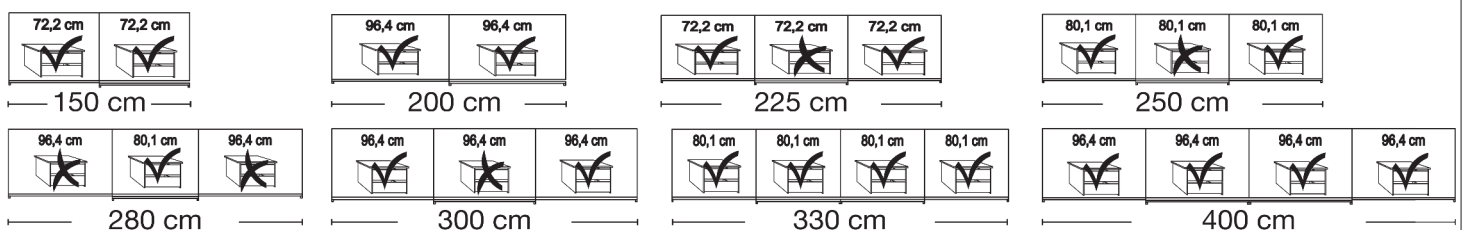

Sliding-door wardrobes, Height 217 cm without cornice

Interior:
2 adjustable shelves, 1 clothes rail

Description	Dimensions cm		Front with 2 panels		Front with 5 panels				
	W	D	Art. no.	GBP	Art. no.	GBP			
Holztüren im Korpus-Farbtone, Glastüren in Champagner									
  Art. no. 035	2 doors	1 glass door left	150	67	028	1823,-	052	1865,-	
	2 doors	1 glass door right	150	67	029	1823,-	053	1865,-	
	2 doors	2 glass doors	150	67	035	2027,-	058	2061,-	
	2 doors	1 glass door left	200	67	036	1929,-	060	1966,-	
	2 doors	1 glass door right	200	67	037	1929,-	062	1966,-	
	2 doors	2 glass doors	200	67	038	2187,-	063	2226,-	
	  Art. no. 065	3 doors	1 centre glass door	225	67	039	2162,-	065	2226,-
3 doors		3 glass doors	225	67	040	2556,-	066	2615,-	
3 doors		1 centre glass door	250	67	041	2274,-	067	2332,-	
3 doors		3 glass doors	250	67	042	2694,-	068	2747,-	
  Art. no. 066	3 doors	1 centre glass door	280	67	043	2360,-	069	2416,-	
	3 doors	3 glass doors	280	67	044	2862,-	070	2926,-	
	3 doors	1 centre glass door	300	67	045	2442,-	071	2506,-	
	3 doors	3 glass doors	300	67	046	2957,-	072	3018,-	
  Art. no. 050	- with synchronous opening								
	4 doors	2 centre glass doors	330	67	047	3349,-	073	3433,-	
	4 doors	4 glass doors	330	67	049	3772,-	074	3856,-	
	4 doors	2 centre glass doors	400	67	050	3660,-	075	3744,-	
	4 doors	4 glass doors	400	67	051	4166,-	076	4262,-	

Plinth partition