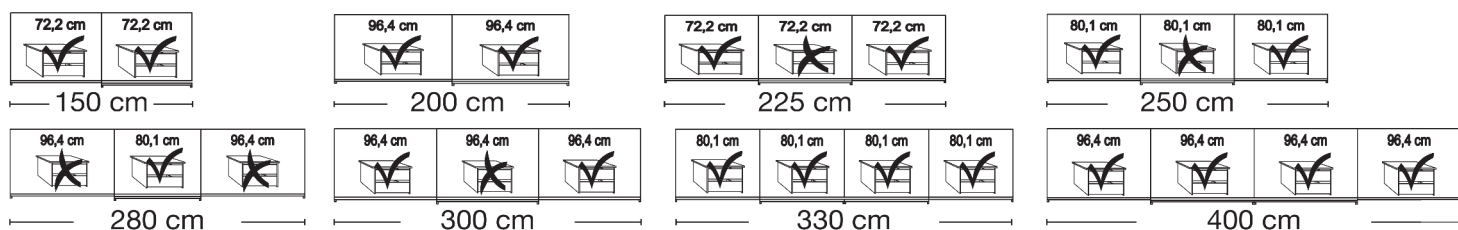

Sliding-door wardrobes, Height 217 cm without cornice

Interior:
2 adjustable shelves, 1 clothes rail

Description	Dimensions cm		Front with 2 panels		Front with 5 panels				
	W	D	Art. no.	GBP	Art. no.	GBP			
  Glass doors in white and crystal mirrored doors Art. no. 257	2 doors	1 mirrored door left	150	67	255	2002,-	265	2027,-	
	2 doors	1 mirrored door right	150	67	256	2005,-	266	2027,-	
	2 doors	1 mirrored door left	200	67	257	2162,-	267	2187,-	
	2 doors	1 mirrored door right	200	67	258	2162,-	268	2187,-	
  Art. no. 270	3 doors	1 centre mirrored door	225	67	259	2526,-	269	2582,-	
	3 doors	1 centre mirrored door	250	67	260	2657,-	270	2694,-	
	3 doors	1 centre mirrored door	280	67	261	2839,-	271	2867,-	
	3 doors	1 centre mirrored door	300	67	262	2926,-	272	2988,-	
	- with synchronous opening								
  Art. no. 263	4 doors	2 centre mirrored doors	330	67	263	3732,-	273	3825,-	
	4 doors	2 centre mirrored doors	400	67	264	4141,-	274	4166,-	

Plinth partition