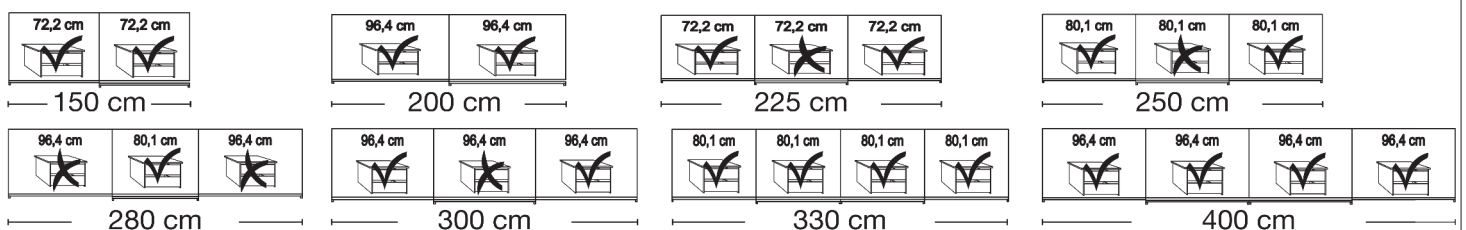

Sliding-door wardrobes, Height 236 cm without cornice

Interior:
2 adjustable shelves, 1 clothes rail

Description	Dimensions cm		Front with 2 panels		Front with 5 panels				
	W	D	Art. no.	GBP	Art. no.	GBP			
Glass doors in havana and crystal mirrored doors	2 doors	1 mirrored door left	150	67	595	2162,-	605	2204,-	
	2 doors	1 mirrored door right	150	67	596	2162,-	606	2204,-	
	2 doors	1 mirrored door left	200	67	597	2344,-	607	2344,-	
	2 doors	1 mirrored door right	200	67	598	2344,-	608	2344,-	
Art. no. 610	3 doors	1 centre mirrored door	225	67	599	2792,-	609	2822,-	
	3 doors	1 centre mirrored door	250	67	600	2926,-	610	2957,-	
	3 doors	1 centre mirrored door	280	67	601	3072,-	611	3105,-	
	3 doors	1 centre mirrored door	300	67	602	3164,-	612	3200,-	
	- with synchronous opening								
Art. no. 613	4 doors	2 centre mirrored doors	330	67	603	4094,-	613	4122,-	
	4 doors	2 centre mirrored doors	400	67	604	4466,-	614	4500,-	

Plinth partition