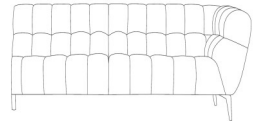

W 94 x D 94 x H 42 cm

Medium Square Footstool

BH1

W 74 x D 74 x H 42 cm

***Bench Footstool**

BH2

W 50 x D 95 x H 42 cm

3 Seat Sofa with LHF Corner Chaise
3PRCSL

W 286 x D 220 x H 76 cm

3 Seat Sofa with RHF Corner Chaise
3PLCSR

W 286 x D 220 x H 76 cm

***2 Seat Sofa with LHF Corner Chaise**
2PRCSL

W 242 x D 220 x H 76 cm

***2 Seat Sofa with RHF Corner Chaise**
2PLCSR

W 242 x D 220 x H 76 cm

3 Seat Sofa with LHF Arm
3PL

W 191 x D 95 x H 76 cm

3 Seat Sofa with RHF Arm
3PR

W 191 x D 95 x H 76 cm

***2 Seat Sofa with LHF Arm**
2PL

W 147 x D 95 x H 76 cm

***2 Seat Sofa with RHF Arm**
2PR

W 147 x D 95 x H 76 cm

***1.5 Compact Armless Unit**
1.5PAL

W 95 x D 95 x H 76 cm

***Armless Unit**
AL

W 69 x D 95 x H 76 cm

LHF Corner Chaise
CSL

W 220 x D 95 x H 76 cm

RHF Corner Chaise
CSR