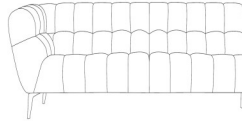

W 94 x D 94 x H 42 cm

Medium Square Footstool

BH1

W 74 x D 74 x H 42 cm

***Bench Footstool**

BH2

W 50 x D 95 x H 42 cm

3 Seat Sofa with LHF Corner Chaise
3PRCSL

W 286 x D 220 x H 76 cm

3 Seat Sofa with RHF Corner Chaise
3PLCSR

W 286 x D 220 x H 76 cm

***2 Seat Sofa with LHF Corner Chaise**
2PRCSL

W 242 x D 220 x H 76 cm

***2 Seat Sofa with RHF Corner Chaise**
2PLCSR

W 242 x D 220 x H 76 cm

3 Seat Sofa with LHF Arm
3PL

W 191 x D 95 x H 76 cm

3 Seat Sofa with RHF Arm
3PR

W 191 x D 95 x H 76 cm

***2 Seat Sofa with LHF Arm**
2PL

W 147 x D 95 x H 76 cm

***2 Seat Sofa with RHF Arm**
2PR

W 147 x D 95 x H 76 cm

***1.5 Compact Armless Unit**
1.5PAL

W 95 x D 95 x H 76 cm

***Armless Unit**
AL

W 69 x D 95 x H 76 cm

LHF Corner Chaise
CSL

W 220 x D 95 x H 76 cm

RHF Corner Chaise
CSR