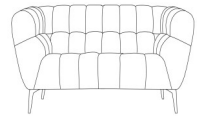

Features

- Frame - Plywood and solid wood
- Seat - Elastic webbing and no sag spring
- Back Rest - Elastic webbing
- Seat Cushion - High resilient foam
- Back Cushion - High resilient foam

3 Seat Sofa

W 237 x D 95 x H 76 cm

2 Seat Sofa

W 202 x D 100 x H 76 cm

1.5 Seat Sofa

W 180 x D 95 x H 76 cm

Chair

W 114 x D 95 x H 76 cm

Large Square Footstool

BH