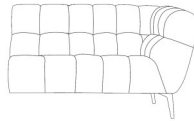

W 286 x D 220 x H 76 cm

3 Seat Sofa with RHF Corner Chaise
3PLCSR

W 286 x D 220 x H 76 cm

***2 Seat Sofa with LHF Corner Chaise**
2PRCSL

W 242 x D 220 x H 76 cm

***2 Seat Sofa with RHF Corner Chaise**
2PLCSR

W 242 x D 220 x H 76 cm

3 Seat Sofa with LHF Arm
3PL

W 191 x D 95 x H 76 cm

3 Seat Sofa with RHF Arm
3PR

W 191 x D 95 x H 76 cm

***2 Seat Sofa with LHF Arm**
2PL

W 147 x D 95 x H 76 cm

***2 Seat Sofa with RHF Arm**
2PR

W 147 x D 95 x H 76 cm

***1.5 Compact Armless Unit**
1.5PAL

W 95 x D 95 x H 76 cm

***Armless Unit**
AL

W 69 x D 95 x H 76 cm

LHF Corner Chaise
CSL

W 220 x D 95 x H 76 cm

RHF Corner Chaise
CSR