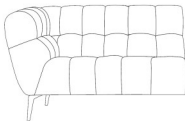

W 286 x D 220 x H 76 cm

3 Seat Sofa with RHF Corner Chaise
3PLCSR

W 286 x D 220 x H 76 cm

***2 Seat Sofa with LHF Corner Chaise**
2PRCSL

W 242 x D 220 x H 76 cm

***2 Seat Sofa with RHF Corner Chaise**
2PLCSR

W 242 x D 220 x H 76 cm

3 Seat Sofa with LHF Arm
3PL

W 191 x D 95 x H 76 cm

3 Seat Sofa with RHF Arm
3PR

W 191 x D 95 x H 76 cm

***2 Seat Sofa with LHF Arm**
2PL

W 147 x D 95 x H 76 cm

***2 Seat Sofa with RHF Arm**
2PR

W 147 x D 95 x H 76 cm

***1.5 Compact Armless Unit**
1.5PAL

W 95 x D 95 x H 76 cm

***Armless Unit**
AL

W 69 x D 95 x H 76 cm

LHF Corner Chaise
CSL

W 220 x D 95 x H 76 cm

RHF Corner Chaise
CSR