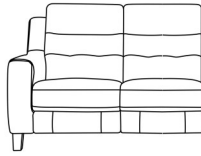

Features

- Frame: Plywood and Solid wood.
- Back Rest: No sag spring.
- Back Cushion: Dacron fibre.
- Seat: No sag spring.
- Seat Cushion: Polyurethane foam.

3 Seat Sofa with Power Recliners

W 212 x D 96 x H 98 cm

3 Seat Sofa

W 212 x D 96 x H 98 cm

2 Seat Sofa with Power Recliners

W 154 x D 96 x H 98 cm

2 Seat Sofa

W 154 x D 96 x H 98 cm

2 Seat Sofa with Power Recliner LHF Arm

W 136 x D 96 x H 98 cm

2 Seat Sofa with Power Recliner RHF Arm

W 136 x D 96 x H 98 cm

Corner Unit

W 112 x D 112 x H 98 cm

Power Recliner Chair

W 94 x D 96 x H 98 cm

Chair

W 94 x D 96 x H 98 cm

1 Seat Sofa with Power Recliner LHF

W 77 x D 96 x H 98 cm

1 Seat Sofa with Power Recliner RHF

W 77 x D 96 x H 98 cm

Armless Unit

W 59 x D 96 x H 98 cm

Storage Footstool

W 63 x D 61 x H 46 cm