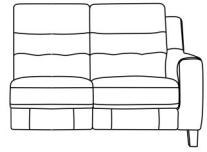

Features

- Frame: Plywood and Solid wood.
- Back Rest: No sag spring.
- Back Cushion: Dacron fibre.
- Seat: No sag spring.
- Seat Cushion: Polyurethane foam.

3 Seat Sofa with Power Recliners

W 212 x D 96 x H 98 cm

3 Seat Sofa

W 212 x D 96 x H 98 cm

2 Seat Sofa with Power Recliners

W 154 x D 96 x H 98 cm

2 Seat Sofa

W 154 x D 96 x H 98 cm

2 Seat Sofa with Power Recliner LHF Arm

W 136 x D 96 x H 98 cm

2 Seat Sofa with Power Recliner RHF Arm

W 136 x D 96 x H 98 cm

Corner Unit

W 112 x D 112 x H 98 cm

Power Recliner Chair

W 94 x D 96 x H 98 cm

Chair

W 94 x D 96 x H 98 cm

1 Seat Sofa with Power Recliner LHF

W 77 x D 96 x H 98 cm

1 Seat Sofa with Power Recliner RHF

W 77 x D 96 x H 98 cm

Armless Unit

W 59 x D 96 x H 98 cm

Storage Footstool

W 63 x D 61 x H 46 cm