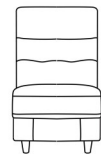

3 Seat Sofa

W 212 x D 96 x H 98 cm

2 Seat Sofa with Power Recliners

W 154 x D 96 x H 98 cm

2 Seat Sofa

W 154 x D 96 x H 98 cm

2 Seat Sofa with Power Recliner LHF Arm

W 136 x D 96 x H 98 cm

2 Seat Sofa with Power Recliner RHF Arm

W 136 x D 96 x H 98 cm

Corner Unit

W 112 x D 112 x H 98 cm

Power Recliner Chair

W 94 x D 96 x H 98 cm

Chair

W 94 x D 96 x H 98 cm

1 Seat Sofa with Power Recliner LHF

W 77 x D 96 x H 98 cm

1 Seat Sofa with Power Recliner RHF

W 77 x D 96 x H 98 cm

Armless Unit

W 59 x D 96 x H 98 cm

Storage Footstool

W 63 x D 61 x H 46 cm

Footstool

W 63 x D 61 x H 46 cm

**All sizes are approximate. Colour is for guidance only because while we make every effort to display the colour as accurately as possible, all versions may vary in colour reproduction.*