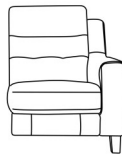

Features

- Frame: Plywood and Solid wood.
- Back Rest: No sag spring.
- Back Cushion: Dacron fibre.
- Seat: No sag spring.
- Seat Cushion: Polyurethane foam.

3 Seat Sofa with Power Recliners

W 212 x D 96 x H 98 cm

3 Seat Sofa

W 212 x D 96 x H 98 cm

2 Seat Sofa with Power Recliners

W 154 x D 96 x H 98 cm

2 Seat Sofa

W 154 x D 96 x H 98 cm

2 Seat Sofa with Power Recliner LHF Arm

W 136 x D 96 x H 98 cm

2 Seat Sofa with Power Recliner RHF Arm

W 136 x D 96 x H 98 cm

Corner Unit

W 112 x D 112 x H 98 cm

Power Recliner Chair

W 94 x D 96 x H 98 cm

Chair

W 94 x D 96 x H 98 cm

1 Seat Sofa with Power Recliner LHF

W 77 x D 96 x H 98 cm

1 Seat Sofa with Power Recliner RHF

W 77 x D 96 x H 98 cm

Armless Unit

W 59 x D 96 x H 98 cm

Storage Footstool

W 63 x D 61 x H 46 cm