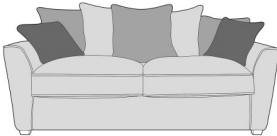

**Standard Back 2 Seat Sofa Bed
RHF Corner With 1 Seat LHF**
W 254 x D 202 x H 98 cm

**Pillow Back 2 Seat Sofa Bed
RHF, Corner With 1 Seat LHF**
W 254 x D 202 x H 98 cm

**Standard Back 2 Seat Sofa RHF,
Corner With 1 Seat LHF**
W 276 x D 197 x H 97 cm

Standard Back 4 Seat Sofa

W 256 x D 98 x H 97 cm

Pillow Back 4 Seat Sofa

W 256 x D 98 x H 97 cm

Standard Back 3 Seat Sofa

W 205 x D 98 x H 97 cm

Pillow Back 3 Seat Sofa

W 205 x D 98 x H 97 cm

Standard Back 3 Seat Sofabed

W 194 x D 98/226 x H 97 cm

Standard Back 2 Seat Sofa

W 178 x D 98 x H 97 cm

Pillow Back 2 Seat Sofa

W 178 x D 98 x H 97 cm

Standard Back 2 Seat Sofabed

W 174 x D 98/226 x H 97 cm

Standard Back Love Chair

W 136 x D 98 x H 97 cm

Standard Back 1 Seat Sofabed

W 136 x D 98/226 x H 97 cm

Standard Back Chair

W 105 x D 98 x H 97 cm

Swivel Chair

W 112 x D 112 x H 89 cm