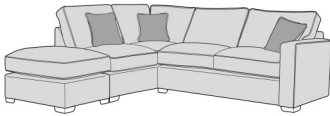

Features

- Hardwood and composite board frame.
- Reversible pillow back cushions for durability and comfort.
- Fibre filled backs for
- Feet options, light beech, mid oak, dark brown or chrome.
- Available as standard back or pillow back options.
- Superloop back springs.
- ExtraFlex high comfort seat cushions.
- Dowelled, screwed, glued and stapled joinery.

**Standard Back 2 Seat Sofa Bed
LHF With Standard RHF Chaise**
W 254x D 248 x H 97 cm

**Pillow Back 2 Seat Sofa Bed LHF
With Standard RHF Chaise**
W 254x D 248 x H 97 cm

**Standard Back 2 Seat Sofa LHF
With Standard RHF Chaise**
W 281x D 248 x H 97 cm

**Pillow Back 2 Seat Sofa LHF
With Standard RHF Chaise**
W 281x D 248 x H 97 cm

**Standard Back 2 Seat Sofa Bed
RHF With Standard LHF Chaise**
W 254x D 248 x H 97 cm

**Pillow Back 2 Seat Sofa Bed RHF
With Standard LHF Chaise**
W 254x D 248 x H 97 cm

**Standard Back 2 Seat Sofa RHF
With Standard LHF Chaise**
W 281x D 248 x H 97 cm

**Pillow Back 2 Seat Sofa RHF
With Standard LHF Chaise**
W 281x D 248 x H 97 cm

**Standard Back 2 Seat Sofa Bed
LHF, Corner With 1 Seat RHF**
W 254 x D 202 x H 97 cm