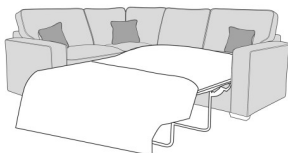

**Standard Back 2 Seat Sofa Bed
LHF With Standard RHF Chaise**
W 254x D 248 x H 97 cm

**Pillow Back 2 Seat Sofa Bed LHF
With Standard RHF Chaise**
W 254x D 248 x H 97 cm

**Standard Back 2 Seat Sofa LHF
With Standard RHF Chaise**
W 281x D 248 x H 97 cm

**Pillow Back 2 Seat Sofa LHF
With Standard RHF Chaise**
W 281x D 248 x H 97 cm

**Standard Back 2 Seat Sofa Bed
RHF With Standard LHF Chaise**
W 254x D 248 x H 97 cm

**Pillow Back 2 Seat Sofa Bed RHF
With Standard LHF Chaise**
W 254x D 248 x H 97 cm

**Standard Back 2 Seat Sofa RHF
With Standard LHF Chaise**
W 281x D 248 x H 97 cm

**Pillow Back 2 Seat Sofa RHF
With Standard LHF Chaise**
W 281x D 248 x H 97 cm

**Standard Back 2 Seat Sofa Bed
LHF, Corner With 1 Seat RHF**
W 254 x D 202 x H 97 cm

**Pillow Back 2 Seat Sofa Bed LHF,
Corner With 1 Seat RHF**
W 254 x D 202 x H 97 cm

**Standard Back 2 Seat Sofa LHF,
Corner With 1 Seat RHF**
W 276 x D 197 x H 97 cm

**Pillow Back 2 Seat Sofa LHF,
Corner With 1 Seat RHF**
W 276 x D 197 x H 97 cm