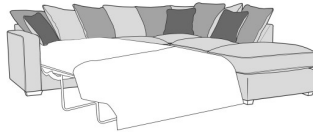

**Standard Back 2 Seat Sofa Bed
LHF With Standard RHF Chaise**
W 254x D 248 x H 97 cm

**Pillow Back 2 Seat Sofa Bed LHF
With Standard RHF Chaise**
W 254x D 248 x H 97 cm

**Standard Back 2 Seat Sofa LHF
With Standard RHF Chaise**
W 281x D 248 x H 97 cm

**Pillow Back 2 Seat Sofa LHF
With Standard RHF Chaise**
W 281x D 248 x H 97 cm

**Standard Back 2 Seat Sofa Bed
RHF With Standard LHF Chaise**
W 254x D 248 x H 97 cm

**Pillow Back 2 Seat Sofa Bed RHF
With Standard LHF Chaise**
W 254x D 248 x H 97 cm

**Standard Back 2 Seat Sofa RHF
With Standard LHF Chaise**
W 281x D 248 x H 97 cm

**Pillow Back 2 Seat Sofa RHF
With Standard LHF Chaise**
W 281x D 248 x H 97 cm

**Standard Back 2 Seat Sofa Bed
LHF, Corner With 1 Seat RHF**
W 254 x D 202 x H 97 cm

Standard Back 3 Seat Sofabed

W 194 x D 98/226 x H 97 cm

Standard Back 2 Seat Sofa

W 178 x D 98 x H 97 cm

Pillow Back 2 Seat Sofa

W 178 x D 98 x H 97 cm

Standard Back 2 Seat Sofabed

W 174 x D 98/226 x H 97 cm