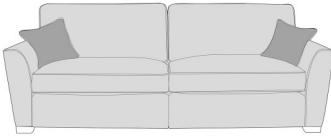

**Standard Back 2 Seat Sofa RHF
With Standard LHF Chaise**
W 281x D 248 x H 97 cm

**Pillow Back 2 Seat Sofa RHF
With Standard LHF Chaise**
W 281x D 248 x H 97 cm

**Standard Back 2 Seat Sofa Bed
LHF, Corner With 1 Seat RHF**
W 254 x D 202 x H 97 cm

**Pillow Back 2 Seat Sofa Bed LHF,
Corner With 1 Seat RHF**
W 254 x D 202 x H 97 cm

**Standard Back 2 Seat Sofa LHF,
Corner With 1 Seat RHF**
W 276 x D 197 x H 97 cm

**Pillow Back 2 Seat Sofa LHF,
Corner With 1 Seat RHF**
W 276 x D 197 x H 97 cm

**Standard Back 2 Seat Sofa Bed
RHF Corner With 1 Seat LHF**
W 254 x D 202 x H 98 cm

**Pillow Back 2 Seat Sofa Bed
RHF, Corner With 1 Seat LHF**
W 254 x D 202 x H 98 cm

**Standard Back 2 Seat Sofa RHF,
Corner With 1 Seat LHF**
W 276 x D 197 x H 97 cm

Standard Back 4 Seat Sofa

W 256 x D 98 x H 97 cm

Pillow Back 4 Seat Sofa

W 256 x D 98 x H 97 cm

Standard Back 3 Seat Sofa

W 205 x D 98 x H 97 cm

Pillow Back 3 Seat Sofa

W 205 x D 98 x H 97 cm