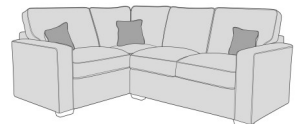

**Standard Back 2 Seat Sofa RHF
With Standard LHF Chaise**
W 281x D 248 x H 97 cm

**Pillow Back 2 Seat Sofa RHF
With Standard LHF Chaise**
W 281x D 248 x H 97 cm

**Standard Back 2 Seat Sofa Bed
LHF, Corner With 1 Seat RHF**
W 254 x D 202 x H 97 cm

**Pillow Back 2 Seat Sofa Bed LHF,
Corner With 1 Seat RHF**
W 254 x D 202 x H 97 cm

**Standard Back 2 Seat Sofa LHF,
Corner With 1 Seat RHF**
W 276 x D 197 x H 97 cm

**Pillow Back 2 Seat Sofa LHF,
Corner With 1 Seat RHF**
W 276 x D 197 x H 97 cm

**Standard Back 2 Seat Sofa Bed
RHF Corner With 1 Seat LHF**
W 254 x D 202 x H 98 cm

**Pillow Back 2 Seat Sofa Bed
RHF, Corner With 1 Seat LHF**
W 254 x D 202 x H 98 cm

**Standard Back 2 Seat Sofa RHF,
Corner With 1 Seat LHF**
W 276 x D 197 x H 97 cm

Standard Back 4 Seat Sofa

W 256 x D 98 x H 97 cm

Pillow Back 4 Seat Sofa

W 256 x D 98 x H 97 cm

Standard Back 3 Seat Sofa

W 205 x D 98 x H 97 cm

Pillow Back 3 Seat Sofa

W 205 x D 98 x H 97 cm