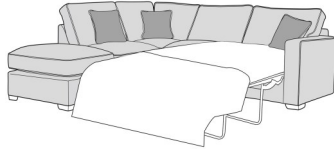

**Standard Back 2 Seat Sofa Bed
LHF With Standard RHF Chaise**
W 254x D 248 x H 97 cm

**Pillow Back 2 Seat Sofa Bed LHF
With Standard RHF Chaise**
W 254x D 248 x H 97 cm

**Standard Back 2 Seat Sofa LHF
With Standard RHF Chaise**
W 281x D 248 x H 97 cm

**Pillow Back 2 Seat Sofa LHF
With Standard RHF Chaise**
W 281x D 248 x H 97 cm

**Standard Back 2 Seat Sofa Bed
RHF With Standard LHF Chaise**
W 254x D 248 x H 97 cm

**Pillow Back 2 Seat Sofa Bed RHF
With Standard LHF Chaise**
W 254x D 248 x H 97 cm

**Standard Back 2 Seat Sofa RHF
With Standard LHF Chaise**
W 281x D 248 x H 97 cm

**Pillow Back 2 Seat Sofa RHF
With Standard LHF Chaise**
W 281x D 248 x H 97 cm

**Standard Back 2 Seat Sofa Bed
LHF, Corner With 1 Seat RHF**
W 254 x D 202 x H 97 cm

**Pillow Back 2 Seat Sofa Bed LHF,
Corner With 1 Seat RHF**
W 254 x D 202 x H 97 cm

**Standard Back 2 Seat Sofa LHF,
Corner With 1 Seat RHF**
W 276 x D 197 x H 97 cm

**Pillow Back 2 Seat Sofa LHF,
Corner With 1 Seat RHF**
W 276 x D 197 x H 97 cm