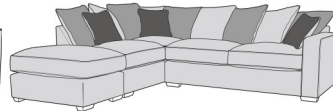

**Standard Back 2 Seat Sofa Bed
LHF With Standard RHF Chaise**
W 254x D 248 x H 97 cm

**Pillow Back 2 Seat Sofa Bed LHF
With Standard RHF Chaise**
W 254x D 248 x H 97 cm

**Standard Back 2 Seat Sofa LHF
With Standard RHF Chaise**
W 281x D 248 x H 97 cm

**Pillow Back 2 Seat Sofa LHF
With Standard RHF Chaise**
W 281x D 248 x H 97 cm

**Standard Back 2 Seat Sofa Bed
RHF With Standard LHF Chaise**
W 254x D 248 x H 97 cm

**Pillow Back 2 Seat Sofa Bed RHF
With Standard LHF Chaise**
W 254x D 248 x H 97 cm

**Standard Back 2 Seat Sofa RHF
With Standard LHF Chaise**
W 281x D 248 x H 97 cm

**Pillow Back 2 Seat Sofa RHF
With Standard LHF Chaise**
W 281x D 248 x H 97 cm

**Standard Back 2 Seat Sofa Bed
LHF, Corner With 1 Seat RHF**
W 254 x D 202 x H 97 cm

**Pillow Back 2 Seat Sofa Bed LHF,
Corner With 1 Seat RHF**
W 254 x D 202 x H 97 cm

**Standard Back 2 Seat Sofa LHF,
Corner With 1 Seat RHF**
W 276 x D 197 x H 97 cm

**Pillow Back 2 Seat Sofa LHF,
Corner With 1 Seat RHF**
W 276 x D 197 x H 97 cm