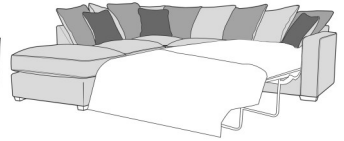

**Standard Back 2 Seat Sofa Bed
LHF With Standard RHF Chaise**
W 254x D 248 x H 97 cm

**Pillow Back 2 Seat Sofa Bed LHF
With Standard RHF Chaise**
W 254x D 248 x H 97 cm

**Standard Back 2 Seat Sofa LHF
With Standard RHF Chaise**
W 281x D 248 x H 97 cm

**Pillow Back 2 Seat Sofa LHF
With Standard RHF Chaise**
W 281x D 248 x H 97 cm

**Standard Back 2 Seat Sofa Bed
RHF With Standard LHF Chaise**
W 254x D 248 x H 97 cm

**Pillow Back 2 Seat Sofa Bed RHF
With Standard LHF Chaise**
W 254x D 248 x H 97 cm

**Standard Back 2 Seat Sofa RHF
With Standard LHF Chaise**
W 281x D 248 x H 97 cm

**Pillow Back 2 Seat Sofa RHF
With Standard LHF Chaise**
W 281x D 248 x H 97 cm

**Standard Back 2 Seat Sofa Bed
LHF, Corner With 1 Seat RHF**
W 254 x D 202 x H 97 cm

Standard Back 3 Seat Sofabed

W 194 x D 98/226 x H 97 cm

Standard Back 2 Seat Sofa

W 178 x D 98 x H 97 cm

Pillow Back 2 Seat Sofa

W 178 x D 98 x H 97 cm

Standard Back 2 Seat Sofabed

W 174 x D 98/226 x H 97 cm