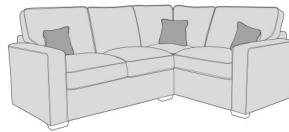

**Standard Back 2 Seat Sofa Bed
LHF With Standard RHF Chaise**
W 254x D 248 x H 97 cm

**Pillow Back 2 Seat Sofa Bed LHF
With Standard RHF Chaise**
W 254x D 248 x H 97 cm

**Standard Back 2 Seat Sofa LHF
With Standard RHF Chaise**
W 281x D 248 x H 97 cm

**Pillow Back 2 Seat Sofa LHF
With Standard RHF Chaise**
W 281x D 248 x H 97 cm

**Standard Back 2 Seat Sofa Bed
RHF With Standard LHF Chaise**
W 254x D 248 x H 97 cm

**Pillow Back 2 Seat Sofa Bed RHF
With Standard LHF Chaise**
W 254x D 248 x H 97 cm

**Standard Back 2 Seat Sofa RHF
With Standard LHF Chaise**
W 281x D 248 x H 97 cm

**Pillow Back 2 Seat Sofa RHF
With Standard LHF Chaise**
W 281x D 248 x H 97 cm

**Standard Back 2 Seat Sofa Bed
LHF, Corner With 1 Seat RHF**
W 254 x D 202 x H 97 cm

**Pillow Back 2 Seat Sofa Bed LHF,
Corner With 1 Seat RHF**
W 254 x D 202 x H 97 cm

**Standard Back 2 Seat Sofa LHF,
Corner With 1 Seat RHF**
W 276 x D 197 x H 97 cm

**Pillow Back 2 Seat Sofa LHF,
Corner With 1 Seat RHF**
W 276 x D 197 x H 97 cm