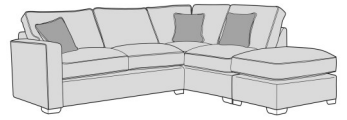

Features

- Hardwood and composite board frame.
- Reversible pillow back cushions for durability and comfort.
- Fibre filled backs for
- Feet options, light beech, mid oak, dark brown or chrome.
- Available as standard back or pillow back options.
- Superloop back springs.
- ExtraFlex high comfort seat cushions.
- Dowelled, screwed, glued and stapled joinery.

**Standard Back 2 Seat Sofa Bed
LHF With Standard RHF Chaise**
W 254x D 248 x H 97 cm

**Pillow Back 2 Seat Sofa Bed LHF
With Standard RHF Chaise**
W 254x D 248 x H 97 cm

**Standard Back 2 Seat Sofa LHF
With Standard RHF Chaise**
W 281x D 248 x H 97 cm

**Pillow Back 2 Seat Sofa LHF
With Standard RHF Chaise**
W 281x D 248 x H 97 cm

**Standard Back 2 Seat Sofa Bed
RHF With Standard LHF Chaise**
W 254x D 248 x H 97 cm

**Pillow Back 2 Seat Sofa Bed RHF
With Standard LHF Chaise**
W 254x D 248 x H 97 cm

**Standard Back 2 Seat Sofa RHF
With Standard LHF Chaise**
W 281x D 248 x H 97 cm

**Pillow Back 2 Seat Sofa RHF
With Standard LHF Chaise**
W 281x D 248 x H 97 cm

**Standard Back 2 Seat Sofa Bed
LHF, Corner With 1 Seat RHF**
W 254 x D 202 x H 97 cm