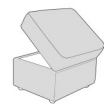

Standard Back 4 Seat Sofa

W 256 x D 98 x H 97 cm

Pillow Back 4 Seat Sofa

W 256 x D 98 x H 97 cm

Standard Back 3 Seat Sofa

W 205 x D 98 x H 97 cm

Pillow Back 3 Seat Sofa

W 205 x D 98 x H 97 cm

Standard Back 3 Seat Sofabed

W 194 x D 98/226 x H 97 cm

Standard Back 2 Seat Sofa

W 178 x D 98 x H 97 cm

Pillow Back 2 Seat Sofa

W 178 x D 98 x H 97 cm

Standard Back 2 Seat Sofabed

W 174 x D 98/226 x H 97 cm

Standard Back Love Chair

W 136 x D 98 x H 97 cm

Standard Back 1 Seat Sofabed

W 136 x D 98/226 x H 97 cm

Standard Back Chair

W 105 x D 98 x H 97 cm

Swivel Chair

W 112 x D 112 x H 89 cm

Accent Chair

W 72 x D 84 x H 104 cm

Cuddler D Shaped Footstool

W 92 x D 69 x H 39 cm

Storage Stool

W 63 x D 50 x H 45 cm

**Pillow Back 2 Seat Sofa RHF,
Corner With 1 Seat LHF**
W 276 x D 197 x H 97 cm

**All sizes are approximate. Colour is for guidance only because while we make every effort to display the colour as accurately as possible, all versions may vary in colour reproduction.*