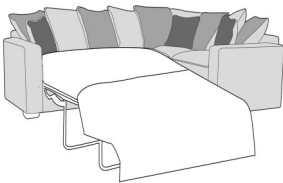

**Standard Back 2 Seat Sofa Bed
LHF With Standard RHF Chaise**
W 254x D 248 x H 97 cm

**Pillow Back 2 Seat Sofa Bed LHF
With Standard RHF Chaise**
W 254x D 248 x H 97 cm

**Standard Back 2 Seat Sofa LHF
With Standard RHF Chaise**
W 281x D 248 x H 97 cm

**Pillow Back 2 Seat Sofa LHF
With Standard RHF Chaise**
W 281x D 248 x H 97 cm

**Standard Back 2 Seat Sofa Bed
RHF With Standard LHF Chaise**
W 254x D 248 x H 97 cm

**Pillow Back 2 Seat Sofa Bed RHF
With Standard LHF Chaise**
W 254x D 248 x H 97 cm

**Standard Back 2 Seat Sofa RHF
With Standard LHF Chaise**
W 281x D 248 x H 97 cm

**Pillow Back 2 Seat Sofa RHF
With Standard LHF Chaise**
W 281x D 248 x H 97 cm

**Standard Back 2 Seat Sofa Bed
LHF, Corner With 1 Seat RHF**
W 254 x D 202 x H 97 cm

**Pillow Back 2 Seat Sofa Bed LHF,
Corner With 1 Seat RHF**
W 254 x D 202 x H 97 cm

**Standard Back 2 Seat Sofa LHF,
Corner With 1 Seat RHF**
W 276 x D 197 x H 97 cm

**Pillow Back 2 Seat Sofa LHF,
Corner With 1 Seat RHF**
W 276 x D 197 x H 97 cm