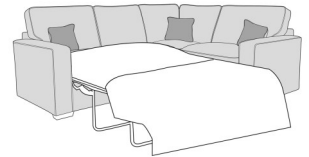

**Standard Back 2 Seat Sofa Bed
LHF With Standard RHF Chaise**
W 254x D 248 x H 97 cm

**Pillow Back 2 Seat Sofa Bed LHF
With Standard RHF Chaise**
W 254x D 248 x H 97 cm

**Standard Back 2 Seat Sofa LHF
With Standard RHF Chaise**
W 281x D 248 x H 97 cm

**Pillow Back 2 Seat Sofa LHF
With Standard RHF Chaise**
W 281x D 248 x H 97 cm

**Standard Back 2 Seat Sofa Bed
RHF With Standard LHF Chaise**
W 254x D 248 x H 97 cm

**Pillow Back 2 Seat Sofa Bed RHF
With Standard LHF Chaise**
W 254x D 248 x H 97 cm

**Standard Back 2 Seat Sofa RHF
With Standard LHF Chaise**
W 281x D 248 x H 97 cm

**Pillow Back 2 Seat Sofa RHF
With Standard LHF Chaise**
W 281x D 248 x H 97 cm

**Standard Back 2 Seat Sofa Bed
LHF, Corner With 1 Seat RHF**
W 254 x D 202 x H 97 cm

**Pillow Back 2 Seat Sofa Bed LHF,
Corner With 1 Seat RHF**
W 254 x D 202 x H 97 cm

**Standard Back 2 Seat Sofa LHF,
Corner With 1 Seat RHF**
W 276 x D 197 x H 97 cm

**Pillow Back 2 Seat Sofa LHF,
Corner With 1 Seat RHF**
W 276 x D 197 x H 97 cm