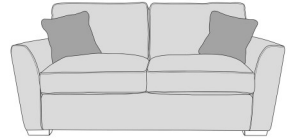

**Pillow Back 2 Seat Sofa Bed LHF,
Corner With 1 Seat RHF**
W 254 x D 202 x H 97 cm

**Standard Back 2 Seat Sofa LHF,
Corner With 1 Seat RHF**
W 276 x D 197 x H 97 cm

**Pillow Back 2 Seat Sofa LHF,
Corner With 1 Seat RHF**
W 276 x D 197 x H 97 cm

**Standard Back 2 Seat Sofa Bed
RHF Corner With 1 Seat LHF**
W 254 x D 202 x H 98 cm

**Pillow Back 2 Seat Sofa Bed
RHF, Corner With 1 Seat LHF**
W 254 x D 202 x H 98 cm

**Standard Back 2 Seat Sofa RHF,
Corner With 1 Seat LHF**
W 276 x D 197 x H 97 cm

Standard Back 4 Seat Sofa

W 256 x D 98 x H 97 cm

Pillow Back 4 Seat Sofa

W 256 x D 98 x H 97 cm

Standard Back 3 Seat Sofa

W 205 x D 98 x H 97 cm

Pillow Back 3 Seat Sofa

W 205 x D 98 x H 97 cm

Standard Back 3 Seat Sofabed

W 194 x D 98/226 x H 97 cm

Standard Back 2 Seat Sofa

W 178 x D 98 x H 97 cm

Pillow Back 2 Seat Sofa

W 178 x D 98 x H 97 cm

Standard Back 2 Seat Sofabed

W 174 x D 98/226 x H 97 cm