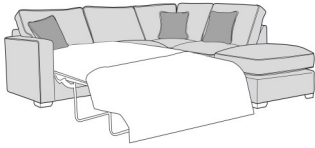

**Standard Back 2 Seat Sofa Bed
LHF With Standard RHF Chaise**
W 254x D 248 x H 97 cm

**Pillow Back 2 Seat Sofa Bed LHF
With Standard RHF Chaise**
W 254x D 248 x H 97 cm

**Standard Back 2 Seat Sofa LHF
With Standard RHF Chaise**
W 281x D 248 x H 97 cm

**Pillow Back 2 Seat Sofa LHF
With Standard RHF Chaise**
W 281x D 248 x H 97 cm

**Standard Back 2 Seat Sofa Bed
RHF With Standard LHF Chaise**
W 254x D 248 x H 97 cm

**Pillow Back 2 Seat Sofa Bed RHF
With Standard LHF Chaise**
W 254x D 248 x H 97 cm

**Standard Back 2 Seat Sofa RHF
With Standard LHF Chaise**
W 281x D 248 x H 97 cm

**Pillow Back 2 Seat Sofa RHF
With Standard LHF Chaise**
W 281x D 248 x H 97 cm

**Standard Back 2 Seat Sofa Bed
LHF, Corner With 1 Seat RHF**
W 254 x D 202 x H 97 cm

**Standard Back 2 Seat Sofa Bed
RHF Corner With 1 Seat LHF**
W 254 x D 202 x H 98 cm

**Pillow Back 2 Seat Sofa Bed
RHF, Corner With 1 Seat LHF**
W 254 x D 202 x H 98 cm

**Standard Back 2 Seat Sofa RHF,
Corner With 1 Seat LHF**
W 276 x D 197 x H 97 cm