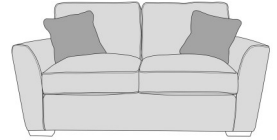

**Standard Back 2 Seat Sofa Bed
RHF Corner With 1 Seat LHF**
W 254 x D 202 x H 98 cm

**Pillow Back 2 Seat Sofa Bed
RHF, Corner With 1 Seat LHF**
W 254 x D 202 x H 98 cm

**Standard Back 2 Seat Sofa RHF,
Corner With 1 Seat LHF**
W 276 x D 197 x H 97 cm

Standard Back 4 Seat Sofa

W 256 x D 98 x H 97 cm

Pillow Back 4 Seat Sofa

W 256 x D 98 x H 97 cm

Standard Back 3 Seat Sofa

W 205 x D 98 x H 97 cm

Pillow Back 3 Seat Sofa

W 205 x D 98 x H 97 cm

Standard Back 3 Seat Sofabed

W 194 x D 98/226 x H 97 cm

Standard Back 2 Seat Sofa

W 178 x D 98 x H 97 cm

Pillow Back 2 Seat Sofa

W 178 x D 98 x H 97 cm

Standard Back 2 Seat Sofabed

W 174 x D 98/226 x H 97 cm

Standard Back Love Chair

W 136 x D 98 x H 97 cm

Standard Back 1 Seat Sofabed

W 136 x D 98/226 x H 97 cm

Standard Back Chair

W 105 x D 98 x H 97 cm

Swivel Chair

W 112 x D 112 x H 89 cm