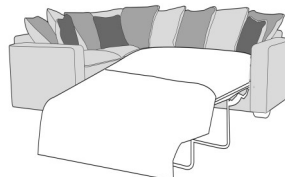

**Pillow Back 2 Seat Sofa LHF
With Standard RHF Chaise**
W 281x D 248 x H 97 cm

**Standard Back 2 Seat Sofa Bed
RHF With Standard LHF Chaise**
W 254x D 248 x H 97 cm

**Pillow Back 2 Seat Sofa Bed RHF
With Standard LHF Chaise**
W 254x D 248 x H 97 cm

**Standard Back 2 Seat Sofa RHF
With Standard LHF Chaise**
W 281x D 248 x H 97 cm

**Pillow Back 2 Seat Sofa RHF
With Standard LHF Chaise**
W 281x D 248 x H 97 cm

**Standard Back 2 Seat Sofa Bed
LHF, Corner With 1 Seat RHF**
W 254 x D 202 x H 97 cm

**Pillow Back 2 Seat Sofa Bed LHF,
Corner With 1 Seat RHF**
W 254 x D 202 x H 97 cm

**Standard Back 2 Seat Sofa LHF,
Corner With 1 Seat RHF**
W 276 x D 197 x H 97 cm

**Pillow Back 2 Seat Sofa LHF,
Corner With 1 Seat RHF**
W 276 x D 197 x H 97 cm

**Standard Back 2 Seat Sofa Bed
RHF Corner With 1 Seat LHF**
W 254 x D 202 x H 98 cm

**Pillow Back 2 Seat Sofa Bed
RHF, Corner With 1 Seat LHF**
W 254 x D 202 x H 98 cm

**Standard Back 2 Seat Sofa RHF,
Corner With 1 Seat LHF**
W 276 x D 197 x H 97 cm