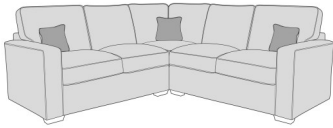

FISHPOOLS

The south east's largest quality furniture store

LAYLA COLLECTION

The Layla is a stylish sofa collection offering outstanding value for money. Available in 4 sofa sizes together with a corner group, and sofa beds options to enhance your living space.

**Standard Back 2 Seat Sofa RHF,
Corner With 2 Seat Sofa LHF**
W 280 x D 280 x H 96 cm

**Standard Back 2 Seat Sofa LHF,
Corner With 1 Seat RHF**
W 278 x D 197 x H 96 cm

**Standard Back 2 Seat Sofa RHF,
Corner With 1 Seat LHF**
W 278 x D 197 x H 96 cm

**Standard Back 1 Seat Sofa RHF,
Corner With 1 Seat Sofa LHF**
W 202 x D 202 x H 96 cm

Standard Back 3 Seat Sofa
W 198 x D 98 x H 96 cm

Standard Back 3 Seat Sofa Bed
W 188 x D 98-226 x H 96 cm

Standard Back 2 Seat Sofa
W 171 x D 98 x H 96 cm

Standard Back 2 Seat Sofa Bed
W 168 x D 98-226 x H 96 cm

Love Chair
W 130 x D 98 x H 96 cm

1 Seat Sofa Bed

W 130 x D 98-226 x H 96 cm

Chair

W 98 x D 98 x H 96 cm

Swivel Chair

W 114 x D 111 x H 90 cm