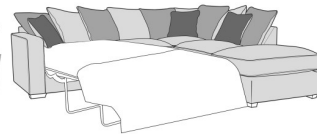

**Pillow Back 2 Seat Sofa LHF,
Corner With 1 Seat RHF**

W 278 x D 197 x H 96 cm

**Pillow Back 2 Seat Sofa RHF,
Corner With 1 Seat LHF**

W 278 x D 197 x H 96 cm

**Pillow Back 2 Seat Sofa Bed
LHF, Corner With 1 Seat RHF**

W 252 x D 202 x H 96 cm

**Pillow Back 2 Seat Sofa Bed
RHF, Corner With 1 Seat LHF**

W 252 x D 202 x H 96 cm

**Pillow Back 2 Seat Sofa LHF
With Standard RHF Chaise**

W 280 x D 247 x H 96 cm

**Pillow Back 2 Seat Sofa RHF
With Standard LHF Chaise**

W 280 x D 247 x H 96 cm

**Pillow Back 2 Seat Sofa Bed LHF
With Standard RHF Chaise**

W 280 x D 247 x H 96 cm

**Pillow Back 2 Seat Sofa Bed RHF
With Standard LHF Chaise**

W 280 x D 247 x H 96 cm

**Pillow Back 1 Seat Sofa RHF,
Corner With 1 Seat Sofa LHF**
W 202 x D 202 x H 96 cm