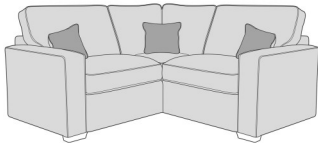

**Standard Back 2 Seat Sofa RHF,
Corner With 2 Seat Sofa LHF**
W 280 x D 280 x H 96 cm

**Standard Back 2 Seat Sofa LHF,
Corner With 1 Seat RHF**
W 278 x D 197 x H 96 cm

**Standard Back 2 Seat Sofa RHF,
Corner With 1 Seat LHF**
W 278 x D 197 x H 96 cm

**Standard Back 2 Seat Sofa Bed
LHF, Corner With 1 Seat RHF**
W 252 x D 202 x H 96 cm

**Standard Back 2 Seat Sofa Bed
RHF Corner With 1 Seat LHF**
W 252 x D 202 x H 96 cm

**Standard Back 2 Seat Sofa LHF
With Standard RHF Chaise**
W 280 x D 247 x H 96 cm

**Standard Back 2 Seat Sofa LHF
With Standard RHF Chaise**
W 280 x D 247 x H 96 cm

**Standard Back 2 Seat Sofa Bed
LHF With Standard RHF Chaise**
W 280 x D 247 x H 96 cm

**Standard Back 2 Seat Sofa Bed
RHF With Standard LHF Chaise**
W 280 x D 247 x H 96 cm

**Standard Back 1 Seat Sofa RHF,
Corner With 1 Seat Sofa LHF**
W 202 x D 202 x H 96 cm

Standard Back 3 Seat Sofa
W 198 x D 98 x H 96 cm

Standard Back 3 Seat Sofa Bed
W 188 x D 98-226 x H 96 cm

Standard Back 2 Seat Sofa
W 171 x D 98 x H 96 cm