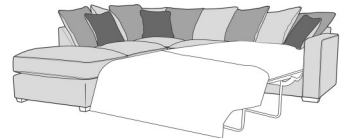

**Pillow Back 2 Seat Sofa LHF,
Corner With 1 Seat RHF**

W 278 x D 197 x H 96 cm

**Pillow Back 2 Seat Sofa RHF,
Corner With 1 Seat LHF**

W 278 x D 197 x H 96 cm

**Pillow Back 2 Seat Sofa Bed
LHF, Corner With 1 Seat RHF**

W 252 x D 202 x H 96 cm

**Pillow Back 2 Seat Sofa Bed
RHF, Corner With 1 Seat LHF**

W 252 x D 202 x H 96 cm

**Pillow Back 2 Seat Sofa LHF
With Standard RHF Chaise**

W 280 x D 247 x H 96 cm

**Pillow Back 2 Seat Sofa RHF
With Standard LHF Chaise**

W 280 x D 247 x H 96 cm

**Pillow Back 2 Seat Sofa Bed LHF
With Standard RHF Chaise**

W 280 x D 247 x H 96 cm

**Pillow Back 2 Seat Sofa Bed RHF
With Standard LHF Chaise**

W 280 x D 247 x H 96 cm

**Pillow Back 1 Seat Sofa RHF,
Corner With 1 Seat Sofa LHF**
W 202 x D 202 x H 96 cm