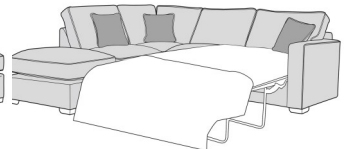

**Standard Back 2 Seat Sofa RHF,
Corner With 2 Seat Sofa LHF**
W 280 x D 280 x H 96 cm

**Standard Back 2 Seat Sofa LHF,
Corner With 1 Seat RHF**
W 278 x D 197 x H 96 cm

**Standard Back 2 Seat Sofa RHF,
Corner With 1 Seat LHF**
W 278 x D 197 x H 96 cm

**Standard Back 2 Seat Sofa Bed
LHF, Corner With 1 Seat RHF**
W 252 x D 202 x H 96 cm

**Standard Back 2 Seat Sofa Bed
RHF Corner With 1 Seat LHF**
W 252 x D 202 x H 96 cm

**Standard Back 2 Seat Sofa LHF
With Standard RHF Chaise**
W 280 x D 247 x H 96 cm

**Standard Back 2 Seat Sofa LHF
With Standard RHF Chaise**
W 280 x D 247 x H 96 cm

**Standard Back 2 Seat Sofa Bed
LHF With Standard RHF Chaise**
W 280 x D 247 x H 96 cm

**Standard Back 2 Seat Sofa Bed
RHF With Standard LHF Chaise**
W 280 x D 247 x H 96 cm

**Standard Back 1 Seat Sofa RHF,
Corner With 1 Seat Sofa LHF**
W 202 x D 202 x H 96 cm

Standard Back 3 Seat Sofa
W 198 x D 98 x H 96 cm

Standard Back 3 Seat Sofa Bed
W 188 x D 98-226 x H 96 cm

Standard Back 2 Seat Sofa
W 171 x D 98 x H 96 cm