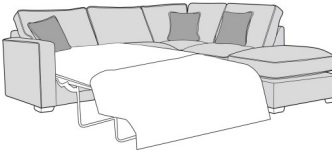

**Standard Back 2 Seat Sofa RHF,
Corner With 2 Seat Sofa LHF**
W 280 x D 280 x H 96 cm

**Standard Back 2 Seat Sofa LHF,
Corner With 1 Seat RHF**
W 278 x D 197 x H 96 cm

**Standard Back 2 Seat Sofa RHF,
Corner With 1 Seat LHF**
W 278 x D 197 x H 96 cm

**Standard Back 2 Seat Sofa Bed
LHF, Corner With 1 Seat RHF**
W 252 x D 202 x H 96 cm

**Standard Back 2 Seat Sofa Bed
RHF Corner With 1 Seat LHF**
W 252 x D 202 x H 96 cm

**Standard Back 2 Seat Sofa LHF
With Standard RHF Chaise**
W 280 x D 247 x H 96 cm

**Standard Back 2 Seat Sofa LHF
With Standard RHF Chaise**
W 280 x D 247 x H 96 cm

**Standard Back 2 Seat Sofa Bed
LHF With Standard RHF Chaise**
W 280 x D 247 x H 96 cm

**Standard Back 2 Seat Sofa Bed
RHF With Standard LHF Chaise**
W 280 x D 247 x H 96 cm

**Standard Back 1 Seat Sofa RHF,
Corner With 1 Seat Sofa LHF**
W 202 x D 202 x H 96 cm

Standard Back 3 Seat Sofa
W 198 x D 98 x H 96 cm

Standard Back 3 Seat Sofa Bed
W 188 x D 98-226 x H 96 cm

Standard Back 2 Seat Sofa
W 171 x D 98 x H 96 cm