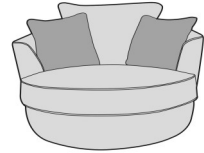

**Standard Back 1 Seat Sofa RHF,
Corner With 1 Seat Sofa LHF**
W 202 x D 202 x H 96 cm

Standard Back 3 Seat Sofa
W 198 x D 98 x H 96 cm

Standard Back 3 Seat Sofa Bed
W 188 x D 98-226 x H 96 cm

Standard Back 2 Seat Sofa
W 171 x D 98 x H 96 cm

Standard Back 2 Seat Sofa Bed
W 168 x D 98-226 x H 96 cm

Love Chair
W 130 x D 98 x H 96 cm

1 Seat Sofa Bed

W 130 x D 98-226 x H 96 cm

Chair

W 98 x D 98 x H 96 cm

Swivel Chair

W 114 x D 111 x H 90 cm