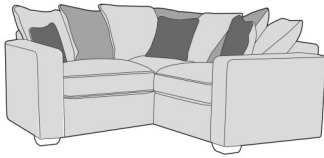

W 252 x D 202 x H 96 cm

**Pillow Back 2 Seat Sofa Bed
RHF, Corner With 1 Seat LHF**

W 252 x D 202 x H 96 cm

**Pillow Back 2 Seat Sofa LHF
With Standard RHF Chaise**

W 280 x D 247 x H 96 cm

**Pillow Back 2 Seat Sofa RHF
With Standard LHF Chaise**

W 280 x D 247 x H 96 cm

**Pillow Back 2 Seat Sofa Bed LHF
With Standard RHF Chaise**

W 280 x D 247 x H 96 cm

**Pillow Back 2 Seat Sofa Bed RHF
With Standard LHF Chaise**

W 280 x D 247 x H 96 cm

**Pillow Back 1 Seat Sofa RHF,
Corner With 1 Seat Sofa LHF**
W 202 x D 202 x H 96 cm

Pillow Back 3 Seat Sofa
W 198 x D 98 x H 96 cm

Pillow Back 2 Seat Sofa
W 171 x D 98 x H 96 cm

**All sizes are approximate. Colour is for guidance only because while we make every effort to display the colour as accurately as possible, all versions may vary in colour reproduction.*