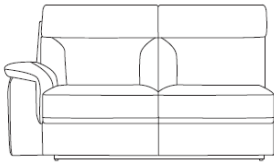

Features

- Structure- Plywood and solid wood
- Seat - Elastic webbing and a little no sag spring
- Back rest - Elastic webbing
- Back cushion - Dacron fibre
- Seat cushion - High resilient foam

**2.5 Seat Sofa With Power
Recliner 1 Arm LHF**
W 168 x D 96 x H 99 cm

**2.5 Seat Sofa With Power
Recliner 1 Arm RHF**
W 168 x D 96 x H 99 cm

2.5 Seat 1 Arm LHF
W 168 x D 96 x H 99 cm

2.5 Seat 1 Arm RHF
W 168 x D 96 x H 99 cm

Chaise End 1 Arm LHF
W 100x D 157 x H 99 cm

Chaise End 1 Arm RHF
W 100x D 157 x H 99 cm

3 Seat Sofa With Power Recliners

W 210 x D 96 x H 99 cm

Fixed 3 Seat Sofa

W 210 x D 96 x H 99 cm

2 Seat Sofa With Power Recliners

W 169 x D 96 x H 99 cm

Fixed 2 Seat Sofa

W 169 x D 96 x H 99 cm

Power Recliner Chair

W 106 x D 96 x H 99 cm

Chair

W 106 x D 96 x H 99 cm

Storage Footstool

W 69 x D 55 x H 45 cm

Footstool

W 69 x D 55 x H 43 cm