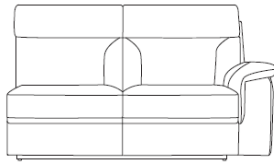

Features

- Structure- Plywood and solid wood
- Seat - Elastic webbing and a little no sag spring
- Back rest - Elastic webbing
- Back cushion - Dacron fibre
- Seat cushion - High resilient foam

**2.5 Seat Sofa With Power
Recliner 1 Arm LHF**
W 168 x D 96 x H 99 cm

**2.5 Seat Sofa With Power
Recliner 1 Arm RHF**
W 168 x D 96 x H 99 cm

2.5 Seat 1 Arm LHF
W 168 x D 96 x H 99 cm

2.5 Seat 1 Arm RHF
W 168 x D 96 x H 99 cm

Chaise End 1 Arm LHF
W 100x D 157 x H 99 cm

Chaise End 1 Arm RHF
W 100x D 157 x H 99 cm

3 Seat Sofa With Power Recliners

W 210 x D 96 x H 99 cm

Fixed 3 Seat Sofa

W 210 x D 96 x H 99 cm

2 Seat Sofa With Power Recliners

W 169 x D 96 x H 99 cm

Fixed 2 Seat Sofa

W 169 x D 96 x H 99 cm

Power Recliner Chair

W 106 x D 96 x H 99 cm

Chair

W 106 x D 96 x H 99 cm

Storage Footstool

W 69 x D 55 x H 45 cm

Footstool

W 69 x D 55 x H 43 cm