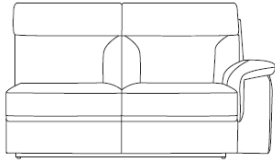

Features

- Structure- Plywood and solid wood
- Seat - Elastic webbing and a little no sag spring
- Back rest - Elastic webbing
- Back cushion - Dacron fibre
- Seat cushion - High resilient foam

**2.5 Seat Sofa With Power
Recliner 1 Arm LHF**
W 168 x D 96 x H 99 cm

**2.5 Seat Sofa With Power
Recliner 1 Arm RHF**
W 168 x D 96 x H 99 cm

2.5 Seat 1 Arm LHF
W 168 x D 96 x H 99 cm

2.5 Seat 1 Arm RHF
W 168 x D 96 x H 99 cm

Chaise End 1 Arm LHF
W 100x D 157 x H 99 cm

Chaise End 1 Arm RHF
W 100x D 157 x H 99 cm

3 Seat Sofa With Power Recliners

W 210 x D 96 x H 99 cm

Fixed 3 Seat Sofa

W 210 x D 96 x H 99 cm

2 Seat Sofa With Power Recliners

W 169 x D 96 x H 99 cm

Fixed 2 Seat Sofa

W 169 x D 96 x H 99 cm