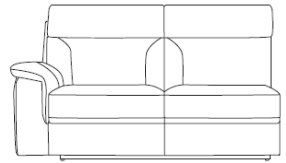

Features

- Structure- Plywood and solid wood
- Seat - Elastic webbing and a little no sag spring
- Back rest - Elastic webbing
- Back cushion - Dacron fibre
- Seat cushion - High resilient foam

**2.5 Seat Sofa With Power
Recliner 1 Arm LHF**
W 168 x D 96 x H 99 cm

**2.5 Seat Sofa With Power
Recliner 1 Arm RHF**
W 168 x D 96 x H 99 cm

2.5 Seat 1 Arm LHF
W 168 x D 96 x H 99 cm

2.5 Seat 1 Arm RHF
W 168 x D 96 x H 99 cm

Chaise End 1 Arm LHF
W 100x D 157 x H 99 cm

Chaise End 1 Arm RHF
W 100x D 157 x H 99 cm

3 Seat Sofa With Power Recliners

W 210 x D 96 x H 99 cm

Fixed 3 Seat Sofa

W 210 x D 96 x H 99 cm

2 Seat Sofa With Power Recliners

W 169 x D 96 x H 99 cm

Fixed 2 Seat Sofa

W 169 x D 96 x H 99 cm