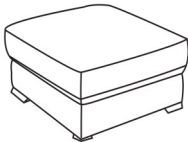

Features

- Structure- Plywood and solid wood
- Seat - Elastic webbing and a little no sag spring
- Back rest - Elastic webbing
- Back cushion - Dacron fibre
- Seat cushion - High resilient foam

**2.5 Seat Sofa With Power
Recliner 1 Arm LHF**
W 168 x D 96 x H 99 cm

**2.5 Seat Sofa With Power
Recliner 1 Arm RHF**
W 168 x D 96 x H 99 cm

2.5 Seat 1 Arm LHF
W 168 x D 96 x H 99 cm

2.5 Seat 1 Arm RHF
W 168 x D 96 x H 99 cm

Chaise End 1 Arm LHF
W 100x D 157 x H 99 cm

Chaise End 1 Arm RHF
W 100x D 157 x H 99 cm

3 Seat Sofa With Power Recliners

W 210 x D 96 x H 99 cm

Fixed 3 Seat Sofa

W 210 x D 96 x H 99 cm

2 Seat Sofa With Power Recliners

W 169 x D 96 x H 99 cm

Fixed 2 Seat Sofa

W 169 x D 96 x H 99 cm

Power Recliner Chair

W 106 x D 96 x H 99 cm

Chair

W 106 x D 96 x H 99 cm

Storage Footstool

W 69 x D 55 x H 45 cm

Footstool

W 69 x D 55 x H 43 cm