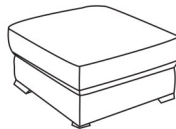

Features

- Structure- Plywood and solid wood
- Seat - Elastic webbing and a little no sag spring
- Back rest - Elastic webbing
- Back cushion - Dacron fibre
- Seat cushion - High resilient foam

**2.5 Seat Sofa With Power
Recliner 1 Arm LHF**
W 168 x D 96 x H 99 cm

**2.5 Seat Sofa With Power
Recliner 1 Arm RHF**
W 168 x D 96 x H 99 cm

2.5 Seat 1 Arm LHF
W 168 x D 96 x H 99 cm

2.5 Seat 1 Arm RHF
W 168 x D 96 x H 99 cm

Chaise End 1 Arm LHF
W 100x D 157 x H 99 cm

Chaise End 1 Arm RHF
W 100x D 157 x H 99 cm

3 Seat Sofa With Power Recliners

W 210 x D 96 x H 99 cm

Fixed 3 Seat Sofa

W 210 x D 96 x H 99 cm

2 Seat Sofa With Power Recliners

W 169 x D 96 x H 99 cm

Fixed 2 Seat Sofa

W 169 x D 96 x H 99 cm

Power Recliner Chair

W 106 x D 96 x H 99 cm

Chair

W 106 x D 96 x H 99 cm

Storage Footstool

W 69 x D 55 x H 45 cm

Footstool

W 69 x D 55 x H 43 cm