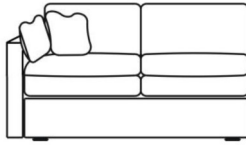

Features

- Seats - Mesh coil sprung unit with tension springs and sprung edge.
- Backs - Serpentine sprung unit.
- Feet in Light, Medium Or Dark Oak.
- Depth choice 97cm or 104cm.
- Seat interior choice - Feather, Quallofill or Reflex seat foam.
- Back Interior choice - feather or fibre.

Large RHF Unit

W 211 x D 97 x H 79 cm

Large LHF Unit

W 211 x D 97 x H 79 cm

Large Armless Unit

W 193 x D 97 x H 79 cm

Medium RHF Unit

W 185 x D 97 x H 79 cm

Medium LHF Unit

W 185 x D 97 x H 79 cm

Medium Armless Unit

W 168 x D 97 x H 79 cm

Small RHF Unit

W 155 x D 97 x H 79 cm

Small LHF Unit

W 155 x D 97 x H 79 cm

Extra Large Sofa

W 249 x D 97 x H 79 cm

Large Sofa

W 224 x D 97 x H 79 cm

Medium Sofa

W 198 x D 97 x H 79 cm

Small Sofa

W 168 x D 97 x H 79 cm