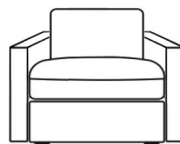

Small Armless Unit

W 136 x D 97 x H 79 cm

Single RHF Unit

W 95 x D 97 x H 79 cm

Single LHF Unit

W 95 x D 97 x H 79 cm

Single Armless Unit

W 69 x D 97 x H 79 cm

Chaise RHF

W 89 x D 177 x H 79 cm

Chaise LHF

W 89 x D 177 x H 79 cm

Corner Unit

W 97 x D 97 x H 79 cm

Corner Group

W 252 x D 308 x H 79 cm

Extra Large Sofa

W 249 x D 97 x H 79 cm

Large Sofa

W 224 x D 97 x H 79 cm

Medium Sofa

W 198 x D 97 x H 79 cm

Small Sofa

W 168 x D 97 x H 79 cm

Snuggler

W 130 x D 97 x H 79 cm

Chair

W 92 x D 97 x H 79 cm

Large Storage Stool

W 60 x D 120 x H 41 cm

Storage Stool

W 60 x D 60 x H 41 cm