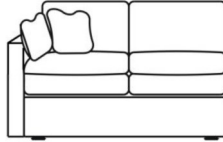

Features

- Seats - Mesh coil sprung unit with tension springs and sprung edge.
- Backs - Serpentine sprung unit.
- Feet in Light, Medium Or Dark Oak.
- Depth choice 97cm or 104cm.
- Seat interior choice - Feather, Quallofill or Reflex seat foam.
- Back Interior choice - feather or fibre.

Large RHF Unit

W 211 x D 97 x H 79 cm

Large LHF Unit

W 211 x D 97 x H 79 cm

Large Armless Unit

W 193 x D 97 x H 79 cm

Medium RHF Unit

W 185 x D 97 x H 79 cm

Medium LHF Unit

W 185 x D 97 x H 79 cm

Medium Armless Unit

W 168 x D 97 x H 79 cm

Small RHF Unit

W 155 x D 97 x H 79 cm

Small LHF Unit

W 155 x D 97 x H 79 cm

Small Armless Unit

W 136 x D 97 x H 79 cm

Single RHF Unit

W 95 x D 97 x H 79 cm

Single LHF Unit

W 95 x D 97 x H 79 cm

Single Armless Unit

W 69 x D 97 x H 79 cm