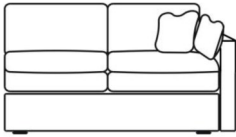

Features

- Seats - Mesh coil sprung unit with tension springs and sprung edge.
- Backs - Serpentine sprung unit.
- Feet in Light, Medium Or Dark Oak.
- Depth choice 97cm or 104cm.
- Seat interior choice - Feather, Quallofill or Reflex seat foam.
- Back Interior choice - feather or fibre.

Large RHF Unit

W 211 x D 97 x H 79 cm

Large LHF Unit

W 211 x D 97 x H 79 cm

Large Armless Unit

W 193 x D 97 x H 79 cm

Medium RHF Unit

W 185 x D 97 x H 79 cm

Extra Large Sofa

W 249 x D 97 x H 79 cm

Large Sofa

W 224 x D 97 x H 79 cm

Medium Sofa

W 198 x D 97 x H 79 cm

Small Sofa

W 168 x D 97 x H 79 cm