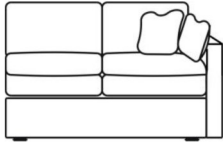

Features

- Seats - Mesh coil sprung unit with tension springs and sprung edge.
- Backs - Serpentine sprung unit.
- Feet in Light, Medium Or Dark Oak.
- Depth choice 97cm or 104cm.
- Seat interior choice - Feather, Quallofill or Reflex seat foam.
- Back Interior choice - feather or fibre.

Large RHF Unit

W 211 x D 97 x H 79 cm

Large LHF Unit

W 211 x D 97 x H 79 cm

Large Armless Unit

W 193 x D 97 x H 79 cm

Medium RHF Unit

W 185 x D 97 x H 79 cm

Medium LHF Unit

W 185 x D 97 x H 79 cm

Medium Armless Unit

W 168 x D 97 x H 79 cm

Small RHF Unit

W 155 x D 97 x H 79 cm

Small LHF Unit

W 155 x D 97 x H 79 cm

Small Armless Unit

W 136 x D 97 x H 79 cm

Single RHF Unit

W 95 x D 97 x H 79 cm

Single LHF Unit

W 95 x D 97 x H 79 cm

Single Armless Unit

W 69 x D 97 x H 79 cm