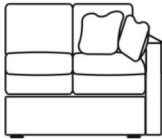

Features

- Seats - Mesh coil sprung unit with tension springs and sprung edge.
- Backs - Serpentine sprung unit.
- Feet in Light, Medium Or Dark Oak.
- Depth choice 97cm or 104cm.
- Seat interior choice - Feather, Quallofill or Reflex seat foam.
- Back Interior choice - feather or fibre.

Large RHF Unit

W 211 x D 97 x H 79 cm

Large LHF Unit

W 211 x D 97 x H 79 cm

Large Armless Unit

W 193 x D 97 x H 79 cm

Medium RHF Unit

W 185 x D 97 x H 79 cm

Medium LHF Unit

W 185 x D 97 x H 79 cm

Medium Armless Unit

W 168 x D 97 x H 79 cm

Small RHF Unit

W 155 x D 97 x H 79 cm

Small LHF Unit

W 155 x D 97 x H 79 cm

Small Armless Unit

W 136 x D 97 x H 79 cm

Single RHF Unit

W 95 x D 97 x H 79 cm

Single LHF Unit

W 95 x D 97 x H 79 cm

Single Armless Unit

W 69 x D 97 x H 79 cm