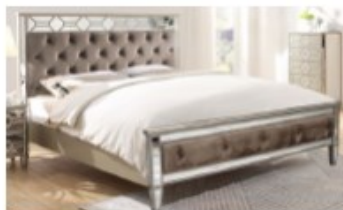

FISHPOOLS

The south east's largest quality furniture store

RUBY COLLECTION

The Ruby bedroom range combines effortless elegance with perfect functionality to bring you a true balance between comfort and style.

Features

- Crystal Handles
- Mirrored Facia
- Metal Runners
- Sprung Slats

Mirrored Bedframe Super King

W 192 x D 214 x H 135 cm

Mirrored Bedframe King

W 162 x D 214 x H 135 cm

Mirrored Bedframe Double

W 147 x D 204 x H 135 cm

6 Drawer Mirrored Wide Chest

W 130 x D 45 x H 80 cm

5 Drawer Mirrored Tall Chest

W 70 x D 42 x H 110 cm

3 Drawer Mirrored Chest

W 80 x D 42 x H 80 cm

2 Door Mirrored Bedside

W 55 x D 40 x H 55 cm

3 Drawer Mirrored Dressing Table

W 120 x D 45 x H 78 cm

Mirrored Stool

W 45 x D 35 x H 45 cm

Rectangular Mirror

W 61 x D 2 x H 90 cm

Round Mirror

W 87 x D 2 x H 87 cm