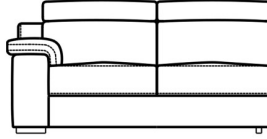

2 Seat Sofa 1 Arm LHF

W 165 x D 108 x H 102 cm