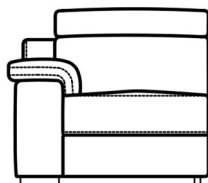

3 Seat Power Recliner Sofa With RHF Arm & LHF Corner Chaise

W 305 x D 222 x H 102 cm

3 Seat Power Recliner Sofa With LHF Arm & RHF Corner Chaise

W 305 x D 222 x H 102 cm

3 Seat Sofa With 2 Power Recliners

W 220 x D 108 x H 102 cm

3 Seat Power Recliner Sofa 1 Arm LHF

W 193 x D 108 x H 102 cm

3 Seat Power Recliner Sofa 1 Arm RHF

W 193 x D 108 x H 102 cm

2 Seat Sofa With 2 Power Recliners

W 193 x D 108 x H 102 cm

2 Seat Power Recliner Sofa 1 Arm LHF

W 165 x D 108 x H 102 cm

2 Seat Power Recliner Sofa 1 Arm RHF

W 165 x D 108 x H 102 cm

Power Recliner Chair

W 112 x D 108 x H 102 cm

Power Recliner Chair 1 Arm LHF

W 96 x D 108 x H 102 cm

Power Recliner Chair 1 Arm RHF

W 96 x D 108 x H 102 cm

Small RHF Meridien Chaise

W 113 x D 222 x H 102 cm

Small LHF Meridien Chaise

W 113 x D 222 x H 102 cm

RHF Meridien Chaise

W 113 x D 239 x H 102 cm