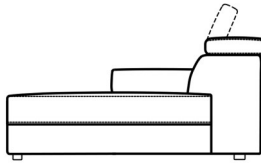

Large Armless Chair

W 82 x D 108 x H 102 cm

Armless Chair

W 68 x D 108 x H 102 cm

Square Corner Unit

W 113 x D 108 x H 102 cm

Chaise Longue Maxi RHF Arm

W 110 x D 173 x H 102 cm