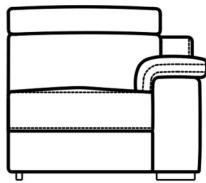

3 Seat Power Recliner Sofa With RHF Arm & LHF Corner Chaise

W 305 x D 222 x H 102 cm

3 Seat Power Recliner Sofa With LHF Arm & RHF Corner Chaise

W 305 x D 222 x H 102 cm

3 Seat Sofa With 2 Power Recliners

W 220 x D 108 x H 102 cm

3 Seat Power Recliner Sofa 1 Arm LHF

W 193 x D 108 x H 102 cm

3 Seat Power Recliner Sofa 1 Arm RHF

W 193 x D 108 x H 102 cm

2 Seat Sofa With 2 Power Recliners

W 193 x D 108 x H 102 cm

2 Seat Power Recliner Sofa 1 Arm LHF

W 165 x D 108 x H 102 cm

2 Seat Power Recliner Sofa 1 Arm RHF

W 165 x D 108 x H 102 cm

Power Recliner Chair

W 112 x D 108 x H 102 cm

Power Recliner Chair 1 Arm LHF

W 96 x D 108 x H 102 cm

Power Recliner Chair 1 Arm RHF

W 96 x D 108 x H 102 cm

Small RHF Meridien Chaise

W 113 x D 222 x H 102 cm

Small LHF Meridien Chaise

W 113 x D 222 x H 102 cm

RHF Meridien Chaise

W 113 x D 239 x H 102 cm