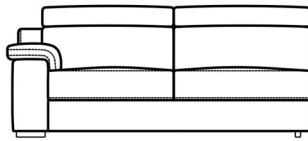

W 220 x D 108 x H 102 cm

3 Seat Power Recliner Sofa 1 Arm LHF

W 193 x D 108 x H 102 cm

3 Seat Power Recliner Sofa 1 Arm RHF

W 193 x D 108 x H 102 cm

2 Seat Sofa With 2 Power Recliners

W 193 x D 108 x H 102 cm

2 Seat Power Recliner Sofa 1 Arm LHF

W 165 x D 108 x H 102 cm

2 Seat Power Recliner Sofa 1 Arm RHF

W 165 x D 108 x H 102 cm

Power Recliner Chair

W 112 x D 108 x H 102 cm

Power Recliner Chair 1 Arm LHF

W 96 x D 108 x H 102 cm

Power Recliner Chair 1 Arm RHF

W 96 x D 108 x H 102 cm

Small RHF Meridien Chaise

W 113 x D 222 x H 102 cm

Small LHF Meridien Chaise

W 113 x D 222 x H 102 cm

RHF Meridien Chaise

W 113 x D 239 x H 102 cm

LHF Meridien Chaise

W 113 x D 239 x H 102 cm

3 Seat Sofa

W 220 x D 108 x H 102 cm

3 Seat Sofa 1 Arm LHF

W 192 x D 108 x H 102 cm

3 Seat Sofa 1 Arm RHF

W 192 x D 108 x H 102 cm