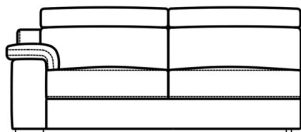

3 Seat Power Recliner Sofa With RHF Arm & LHF Corner Chaise

W 305 x D 222 x H 102 cm

3 Seat Power Recliner Sofa With LHF Arm & RHF Corner Chaise

W 305 x D 222 x H 102 cm

3 Seat Sofa With 2 Power Recliners

W 220 x D 108 x H 102 cm

3 Seat Power Recliner Sofa 1 Arm LHF

W 193 x D 108 x H 102 cm

3 Seat Power Recliner Sofa 1 Arm RHF

W 193 x D 108 x H 102 cm

2 Seat Sofa With 2 Power Recliners

W 193 x D 108 x H 102 cm