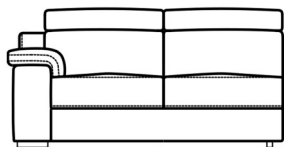

3 Seat Power Recliner Sofa With RHF Arm & LHF Corner Chaise

W 305 x D 222 x H 102 cm

3 Seat Power Recliner Sofa With LHF Arm & RHF Corner Chaise

W 305 x D 222 x H 102 cm

3 Seat Sofa With 2 Power Recliners

W 220 x D 108 x H 102 cm

3 Seat Power Recliner Sofa 1 Arm LHF

W 193 x D 108 x H 102 cm

3 Seat Power Recliner Sofa 1 Arm RHF

W 193 x D 108 x H 102 cm

2 Seat Sofa With 2 Power Recliners

W 193 x D 108 x H 102 cm

2 Seat Power Recliner Sofa 1 Arm LHF

W 165 x D 108 x H 102 cm

2 Seat Power Recliner Sofa 1 Arm RHF

W 165 x D 108 x H 102 cm

Power Recliner Chair

W 112 x D 108 x H 102 cm

Power Recliner Chair 1 Arm LHF

W 96 x D 108 x H 102 cm