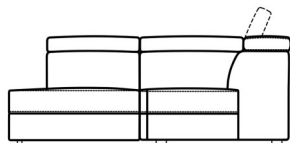

W 220 x D 108 x H 102 cm

3 Seat Power Recliner Sofa 1 Arm LHF

W 193 x D 108 x H 102 cm

3 Seat Power Recliner Sofa 1 Arm RHF

W 193 x D 108 x H 102 cm

2 Seat Sofa With 2 Power Recliners

W 193 x D 108 x H 102 cm

2 Seat Power Recliner Sofa 1 Arm LHF

W 165 x D 108 x H 102 cm

2 Seat Power Recliner Sofa 1 Arm RHF

W 165 x D 108 x H 102 cm

Power Recliner Chair

W 112 x D 108 x H 102 cm

Power Recliner Chair 1 Arm LHF

W 96 x D 108 x H 102 cm

Power Recliner Chair 1 Arm RHF

W 96 x D 108 x H 102 cm

Small RHF Meridien Chaise

W 113 x D 222 x H 102 cm

Small LHF Meridien Chaise

W 113 x D 222 x H 102 cm

RHF Meridien Chaise

W 113 x D 239 x H 102 cm