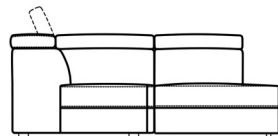

W 220 x D 108 x H 102 cm

3 Seat Power Recliner Sofa 1 Arm LHF

W 193 x D 108 x H 102 cm

3 Seat Power Recliner Sofa 1 Arm RHF

W 193 x D 108 x H 102 cm

2 Seat Sofa With 2 Power Recliners

W 193 x D 108 x H 102 cm

2 Seat Power Recliner Sofa 1 Arm LHF

W 165 x D 108 x H 102 cm

2 Seat Power Recliner Sofa 1 Arm RHF

W 165 x D 108 x H 102 cm

Power Recliner Chair

W 112 x D 108 x H 102 cm

Power Recliner Chair 1 Arm LHF

W 96 x D 108 x H 102 cm

Power Recliner Chair 1 Arm RHF

W 96 x D 108 x H 102 cm

Small RHF Meridien Chaise

W 113 x D 222 x H 102 cm

Small LHF Meridien Chaise

W 113 x D 222 x H 102 cm

RHF Meridien Chaise

W 113 x D 239 x H 102 cm