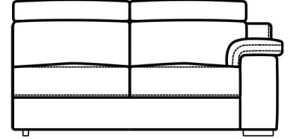

2 Seat Sofa 1 Arm RHF

W 165 x D 108 x H 102 cm