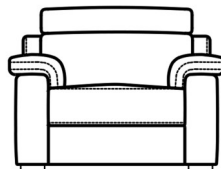

3 Seat Power Recliner Sofa With RHF Arm & LHF Corner Chaise

W 305 x D 222 x H 102 cm

3 Seat Power Recliner Sofa With LHF Arm & RHF Corner Chaise

W 305 x D 222 x H 102 cm

3 Seat Sofa With 2 Power Recliners

W 220 x D 108 x H 102 cm

3 Seat Power Recliner Sofa 1 Arm LHF

W 193 x D 108 x H 102 cm

3 Seat Power Recliner Sofa 1 Arm RHF

W 193 x D 108 x H 102 cm

2 Seat Sofa With 2 Power Recliners

W 193 x D 108 x H 102 cm

2 Seat Power Recliner Sofa 1 Arm LHF

W 165 x D 108 x H 102 cm

2 Seat Power Recliner Sofa 1 Arm RHF

W 165 x D 108 x H 102 cm

Power Recliner Chair

W 112 x D 108 x H 102 cm

Power Recliner Chair 1 Arm LHF

W 96 x D 108 x H 102 cm