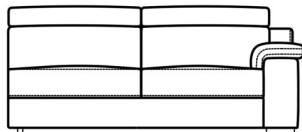

3 Seat Power Recliner Sofa With RHF Arm & LHF Corner Chaise

W 305 x D 222 x H 102 cm

3 Seat Power Recliner Sofa With LHF Arm & RHF Corner Chaise

W 305 x D 222 x H 102 cm

3 Seat Sofa With 2 Power Recliners

W 220 x D 108 x H 102 cm

3 Seat Power Recliner Sofa 1 Arm LHF

W 193 x D 108 x H 102 cm

3 Seat Power Recliner Sofa 1 Arm RHF

W 193 x D 108 x H 102 cm

2 Seat Sofa With 2 Power Recliners

W 193 x D 108 x H 102 cm