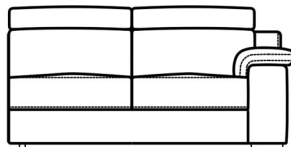

3 Seat Power Recliner Sofa With RHF Arm & LHF Corner Chaise

W 305 x D 222 x H 102 cm

3 Seat Power Recliner Sofa With LHF Arm & RHF Corner Chaise

W 305 x D 222 x H 102 cm

3 Seat Sofa With 2 Power Recliners

W 220 x D 108 x H 102 cm

3 Seat Power Recliner Sofa 1 Arm LHF

W 193 x D 108 x H 102 cm

3 Seat Power Recliner Sofa 1 Arm RHF

W 193 x D 108 x H 102 cm

2 Seat Sofa With 2 Power Recliners

W 193 x D 108 x H 102 cm

2 Seat Power Recliner Sofa 1 Arm LHF

W 165 x D 108 x H 102 cm

2 Seat Power Recliner Sofa 1 Arm RHF

W 165 x D 108 x H 102 cm

Power Recliner Chair

W 112 x D 108 x H 102 cm

Power Recliner Chair 1 Arm LHF

W 96 x D 108 x H 102 cm