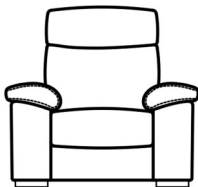

3 Seat Sofa With 2 Power Recliners

W 224 x D 102 x H 104 cm

3 Seat Power Recliner Sofa 1 LHF Arm

W 194 x D 102 x H 104 cm

3 Seat Power Recliner Sofa 1 RHF Arm

W 194 x D 102 x H 104 cm

2 Seat Sofa With 2 Power Recliners

W 182 x D 102 x H 104 cm

2 Seat Maxi Sofa With 2 Power Recliners

W 198 x D 102 x H 104 cm

2 Seat Maxi Power Recliner Sofa 1 LHF Arm

W 167 x D 102 x H 104 cm

2 Seat Maxi Power Recliner Sofa 1 RHF Arm

W 167 x D 102 x H 104 cm

2 Seat Power Recliner Sofa 1 LHF Arm

W 152 x D 102 x H 104 cm

2 Seat Power Recliner Sofa 1 RHF Arm

W 152 x D 102 x H 104 cm

Power Recliner Chair

W 110 x D 102 x H 104 cm

Power Recliner Mid Size Chair 1 LHF Arm