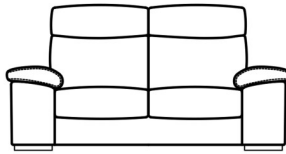

3 Seat Sofa With 2 Power Recliners

W 224 x D 102 x H 104 cm

3 Seat Power Recliner Sofa 1 LHF Arm

W 194 x D 102 x H 104 cm

3 Seat Power Recliner Sofa 1 RHF Arm

W 194 x D 102 x H 104 cm

2 Seat Sofa With 2 Power Recliners

W 182 x D 102 x H 104 cm

2 Seat Maxi Sofa With 2 Power Recliners

W 198 x D 102 x H 104 cm

2 Seat Maxi Power Recliner Sofa 1 LHF Arm

W 167 x D 102 x H 104 cm

2 Seat Maxi Power Recliner Sofa 1 RHF Arm

W 167 x D 102 x H 104 cm

2 Seat Power Recliner Sofa 1 LHF Arm

W 152 x D 102 x H 104 cm

2 Seat Power Recliner Sofa 1 RHF Arm

W 152 x D 102 x H 104 cm

Power Recliner Chair

W 110 x D 102 x H 104 cm

Power Recliner Mid Size Chair 1 LHF Arm