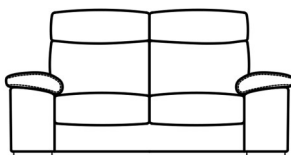

W 98 x D 102 x H 104 cm

Power Recliner Mid Size Chair 1 RHF Arm

W 98 x D 102 x H 104 cm

Footstool

W 85 x D 65 x H 46 cm

Storage Stool

W 75 x D 55 x H 46 cm

3 Seat Sofa

W 224 x D 102 x H 104 cm

3 Seat Sofa 1 LHF Arm

W 194 x D 102 x H 104 cm

3 Seat Sofa 1 RHF Arm

W 194 x D 102 x H 104 cm

2 Seat Sofa

W 182 x D 102 x H 104 cm

2 Seat Maxi Sofa

W 198 x D 102 x H 104 cm

2 Seat Maxi Sofa 1 LHF Arm

W 167 x D 102 x H 104 cm

2 Seat Maxi Sofa 1 RHF Arm

W 167 x D 102 x H 104 cm

2 Seat Sofa 1 LHF Arm

W 152 x D 102 x H 104 cm

2 Seat Sofa 1 RHF Arm