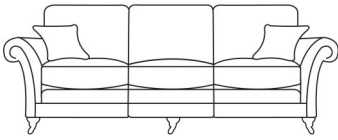

FISHPOOLS

The south east's largest quality furniture store

PARKER KNOLL BURGHELY COLLECTION

The Burghley collection boasts classic silhouettes and exquisite detailing, making this range an elegant suite. The formal high back is ideal for wonderful posture and support, whilst the seats are filled with the finest fibre technology giving you ultimate comfort whilst helping to maintain the seats shape.

Features

- Premium comfort seat cushion interiors
- Fibre back cushion interiors
- Fishmouth springs and elastic webbing
- Legs are available as a plain turned leg or castor leg
- All sofas include 2 standard cushions

Grand Sofa

W 263 x D 98 x H 97 cm

2 Seat Large Sofa

W 206 x D 98 x H 97 cm

2 Seat Sofa

W 176 x D 98 x H 00 97 cm

Chair

W 130 x D 98 x H 97 cm

Powered Footrest Chair

W 130 x D 98 x H 97 cm

Footstool

W 108 x D 60 x H 46 cm

**All sizes are approximate. Colour is for guidance only because while we make every effort to display the colour as accurately as possible, all versions may vary in colour reproduction.*