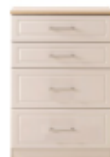

FISHPOOLS

The south east's largest quality furniture store

PEMBURY COLLECTION

Contemporary in style with a rustic twist, our Pembury collection is perfect for those looking to add a touch of character to their bedroom interior. Featuring an array of clever storage solutions; including wardrobes, bedside chests as well as dressing tables, each piece is available in two crisp finishes with contrasting oak tops.

Features

- Choice Of Kashmir Or White Ash Finish
- Stylish Oak Tops
- Sleek Metal Handles
- Classic Two Tone Design
- Durable Scratch Resistant Vinyl

Tall Plain 2 Door Robe
W 74 x D 53 x H 197 cm

Tall Plain 2 Door/2 Drawer Robe
W 74 x D 53 x H 197 cm

4 Drawer Deep Chest
W 77 x D 42 x H 108 cm

3 Drawer Deep Chest
W 77 x D 42 x H 89 cm

3 Drawer Locker
W 40 x D 42 x H 70 cm

Vanity Dressing Table
W 93 x D 42 x H 80 cm

Stool
W 40 x D 42 x H 51 cm

Small Mirror
W 45 x D 45 x H 60 cm