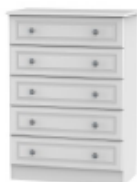

Features

- Durable Scratch Resistant Vinyl
- Chic Metal Handles
- Natural Wood Grain Effect
- Linen Effect On All Drawer Interiors

6 Drawer Midi Chest
W 112 x D 42 x H 80 cm

5 Drawer Chest
W 77 x D 42 x H 108 cm

5 Drawer Locker
W 40 x D 42 x H 108 cm

4 Drawer Deep Chest
W 77 x D 42 x H 108 cm

4 Drawer Midi Chest
W 58 x D 42 x H 89 cm

4 Drawer Chest
W 77 x D 42 x H 89 cm

4 Drawer Locker
W 40 x D 42 x H 89 cm

3 Drawer Deep Chest
W 77 x D 42 x H 89 cm

3 Drawer Chest
W 77 x D 42 x H 70 cm

3 Drawer Locker
W 40 x D 42 x H 70 cm

Kneehole Dressing Table
W 128 x D 42 x H 80 cm

Vanity Dressing Table
W 93 x D 42 x H 80 cm

Dressing Stool
W 48 x D 38 x H 51 cm

Triple 2+2 Drawer Mirror Robe
W 111 x D 53 x H 197 cm