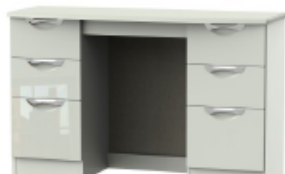

Features

- Supplied fully assembled
- Sleek Chrome Handles
- High Gloss Fronts
- Available In A Selection Of Two Finishes
- Matt Paint Carcase
- Contemporary Design
- Durable Scratch Resistant Vinyl
- Linen Effect On All Drawer Interiors

6 Drawer Midi Chest
W 112 x D 42 x H 80 cm

5 Drawer Chest
W 77 x D 42 x H 108 cm

4 Drawer Deep Chest
W 77 x D 42 x H 108 cm

4 Drawer Chest
W 77 x D 42 x H 89 cm

4 Drawer Midi Chest
W 58 x D 42 x H 89 cm

Knee-hole Dressing Table
W 128 x D 42 x H 80 cm

Vanity Dressing Table
W 93 x D 42 x H 80 cm

3 Drawer Chest
W 77 x D 42 x H 80 cm

3 Drawer Deep Chest
W 77 x D 42 x H 89 cm

3 Drawer Bedside Chest
W 40 x D 42 x H 70 cm

2 Drawer Bedside Chest
W 40 x D 42 x H 51 cm