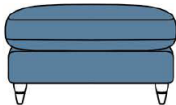

Large RHF Chaise Sofa
W 300 x D 170 x H 88 cm

Large LHF Chaise Sofa
W 300 x D 170 x H 88 cm

Medium RHF Chaise Sofa
W 255 x D 170 x H 88 cm

Medium LHF Chaise Sofa
W 255 x D 170 x H 88 cm

4 Seat Sofa
W 245 x D 100 x H 88 cm

3 Seat Sofa
W 215 x D 100 x H 88 cm

2 Seat Sofa
W 185 x D 100 x H 88 cm

Snuggler
W 130 x D 100 x H 88 cm

Chair
W 102 x D 100 x H 88 cm

Footstool
W 94 x D 64 x H 36 cm

**All sizes are approximate. Colour is for guidance only because while we make every effort to display the colour as accurately as possible, all versions may vary in colour reproduction.*