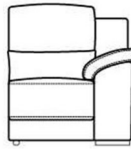

3 Seat Power Recliner Maxi Sofa

W 237 x D 106 x H 96 cm

3 Seat Power Recliner Sofa

W 211 x D 106 x H 96 cm

2 Seat Power Recliner Sofa

W 167 x D 106 x H 96 cm

Power Recliner Chair

W 102 x D 106 x H 96 cm

**Large Power Recliner Chair LHF
Arm**

W 105 x D 106 x H 96 cm

**Large Power Recliner Chair RHF
Arm**

W 105 x D 106 x H 96 cm

Power Recliner Chair LHF Arm

W 83 x D 106 x H 96 cm

Power Recliner Chair RHF Arm

W 83 x D 106 x H 96 cm

Large Power Recliner Armless Unit

W 79 x D 106 x H 96 cm

Power Recliner Armless Unit

W 57 x D 106 x H 96 cm

3 Seat Maxi Sofa

W 234 x D 106 x H 96 cm

3 Seat Sofa

W 208 x D 106 x H 96 cm

2 Seat Sofa

W 164 x D 106 x H 96 cm

Chair

W 100 x D 106 x H 96 cm

Chaise LHF Arm

W 104 x D 161 x H 96 cm

Chaise RHF Arm