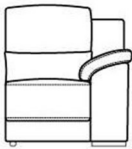

W 208 x D 106 x H 96 cm

2 Seat Sofa

W 164 x D 106 x H 96 cm

Chair

W 100 x D 106 x H 96 cm

Chaise LHF Arm

W 104 x D 161 x H 96 cm

Chaise RHF Arm

W 104 x D 161 x H 96 cm

Large Chair LHF Arm

W 104 x D 106 x H 96 cm

Large Chair RHF Arm

W 104 x D 106 x H 96 cm

Chair LHF Arm

W 82 x D 106 x H 96 cm

Chair RHF Arm

W 82 x D 106 x H 96 cm

Large Armless Unit

W 77 x D 106 x H 96 cm

Armless Unit

W 55 x D 106 x H 96 cm

Corner Unit

W 106 x D 106 x H 96 cm

Footstool

W 80 x D 60 x H 46 cm

**All sizes are approximate. Colour is for guidance only because while we make every effort to display the colour as accurately as possible, all versions may vary in colour reproduction.*