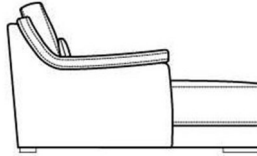

W 83 x D 106 x H 96 cm

Large Power Recliner Armless Unit

W 79 x D 106 x H 96 cm

Power Recliner Armless Unit

W 57 x D 106 x H 96 cm

3 Seat Maxi Sofa

W 234 x D 106 x H 96 cm

3 Seat Sofa

W 208 x D 106 x H 96 cm

2 Seat Sofa

W 164 x D 106 x H 96 cm

Chair

W 100 x D 106 x H 96 cm

Chaise LHF Arm

W 104 x D 161 x H 96 cm

Chaise RHF Arm

W 82 x D 106 x H 96 cm

Large Armless Unit

W 77 x D 106 x H 96 cm

Armless Unit

W 55 x D 106 x H 96 cm

Corner Unit

W 106 x D 106 x H 96 cm

Footstool

W 80 x D 60 x H 46 cm

**All sizes are approximate. Colour is for guidance only because while we make every effort to display the colour as accurately as possible, all versions may vary in colour reproduction.*