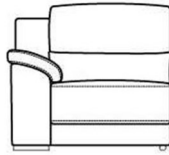

3 Seat Power Recliner Maxi Sofa

W 237 x D 106 x H 96 cm

3 Seat Power Recliner Sofa

W 211 x D 106 x H 96 cm

2 Seat Power Recliner Sofa

W 167 x D 106 x H 96 cm

Power Recliner Chair

W 102 x D 106 x H 96 cm

**Large Power Recliner Chair LHF
Arm**

W 105 x D 106 x H 96 cm

**Large Power Recliner Chair RHF
Arm**

W 105 x D 106 x H 96 cm

Power Recliner Chair LHF Arm

W 83 x D 106 x H 96 cm

Power Recliner Chair RHF Arm

W 83 x D 106 x H 96 cm

Large Power Recliner Armless Unit

W 79 x D 106 x H 96 cm

Power Recliner Armless Unit

W 57 x D 106 x H 96 cm

3 Seat Maxi Sofa

W 234 x D 106 x H 96 cm

3 Seat Sofa

W 208 x D 106 x H 96 cm

2 Seat Sofa

W 164 x D 106 x H 96 cm

Chair

W 100 x D 106 x H 96 cm

Chaise LHF Arm

W 104 x D 161 x H 96 cm

Chaise RHF Arm