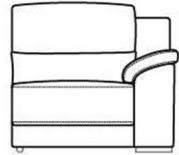

3 Seat Power Recliner Maxi Sofa

W 237 x D 106 x H 96 cm

3 Seat Power Recliner Sofa

W 211 x D 106 x H 96 cm

2 Seat Power Recliner Sofa

W 167 x D 106 x H 96 cm

Power Recliner Chair

W 102 x D 106 x H 96 cm

**Large Power Recliner Chair LHF
Arm**

W 105 x D 106 x H 96 cm

**Large Power Recliner Chair RHF
Arm**

W 105 x D 106 x H 96 cm

Power Recliner Chair LHF Arm

W 83 x D 106 x H 96 cm

Power Recliner Chair RHF Arm

W 83 x D 106 x H 96 cm

Large Power Recliner Armless Unit

W 79 x D 106 x H 96 cm

Power Recliner Armless Unit

W 57 x D 106 x H 96 cm

3 Seat Maxi Sofa

W 234 x D 106 x H 96 cm

3 Seat Sofa

W 80 x D 60 x H 46 cm

**All sizes are approximate. Colour is for guidance only because while we make every effort to display the colour as accurately as possible, all versions may vary in colour reproduction.*