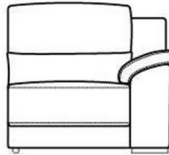

Large Chair RHF Arm

W 104 x D 106 x H 96 cm