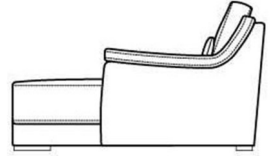

W 83 x D 106 x H 96 cm

Large Power Recliner Armless Unit

W 79 x D 106 x H 96 cm

Power Recliner Armless Unit

W 57 x D 106 x H 96 cm

3 Seat Maxi Sofa

W 234 x D 106 x H 96 cm

3 Seat Sofa

W 208 x D 106 x H 96 cm

2 Seat Sofa

W 164 x D 106 x H 96 cm

Chair

W 100 x D 106 x H 96 cm

Chaise LHF Arm

W 104 x D 161 x H 96 cm

Chaise RHF Arm

W 82 x D 106 x H 96 cm

Large Armless Unit

W 77 x D 106 x H 96 cm

Armless Unit

W 55 x D 106 x H 96 cm

Corner Unit

W 106 x D 106 x H 96 cm

Footstool

W 80 x D 60 x H 46 cm

**All sizes are approximate. Colour is for guidance only because while we make every effort to display the colour as accurately as possible, all versions may vary in colour reproduction.*