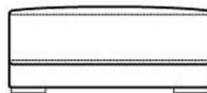

W 82 x D 106 x H 96 cm

Large Armless Unit

W 77 x D 106 x H 96 cm

Armless Unit

W 55 x D 106 x H 96 cm

Corner Unit

W 106 x D 106 x H 96 cm

Footstool

W 80 x D 60 x H 46 cm

**All sizes are approximate. Colour is for guidance only because while we make every effort to display the colour as accurately as possible, all versions may vary in colour reproduction.*