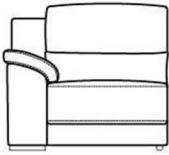

Large Chair LHF Arm

W 104 x D 106 x H 96 cm