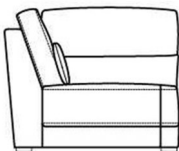

W 104 x D 161 x H 96 cm

Large Chair LHF Arm

W 104 x D 106 x H 96 cm

Large Chair RHF Arm

W 104 x D 106 x H 96 cm

Chair LHF Arm

W 82 x D 106 x H 96 cm

Chair RHF Arm

W 82 x D 106 x H 96 cm

Large Armless Unit

W 77 x D 106 x H 96 cm

Armless Unit

W 55 x D 106 x H 96 cm

Corner Unit

W 106 x D 106 x H 96 cm

Footstool

W 80 x D 60 x H 46 cm

**All sizes are approximate. Colour is for guidance only because while we make every effort to display the colour as accurately as possible, all versions may vary in colour reproduction.*