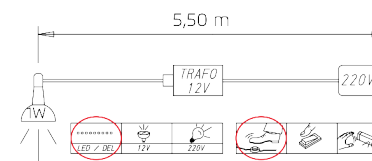

COL. CODE
CARCASE COLOURS ▼
Alpine white
Silk grey
Metallic grey
Sonoma oak colour
Artisan oak colour

The cornices and passepartout sides can be ordered with the same colour code as for the wardrobe.

This product contains a light source of the energy efficiency class G.

CORNICES	Wardrobe width ▶	47	91	136	181	226	271	Corner robe 45°	Corner robe 90°
	Illustration								
	Name	cornice	cornice	cornice	cornice	cornice	cornice	cornice	cornice
	Dimensions (W/H)	↔47 cm ↓2 cm ↓58 cm	↔91 cm ↓2 cm ↓58 cm	↔136 cm ↓2 cm ↓58 cm	↔181 cm ↓2 cm ↓58 cm	↔226 cm ↓2 cm ↓58 cm	↔271 cm ↓2 cm ↓58 cm	↔165 cm ↓2 cm ↓43 cm	↔100 cm ↓2 cm ↓102 cm
		▼ Art. no.		▼ Price		...			
without lighting	8K04	8K05	8K06	8K07	8K22	8K27	8K09	9K11	
with lighting	–	8K5A	8K55	8K60	8K64	8K68	8K76	9K05	

PASSEPARTOUT SIDES FOR HINGED DOOR WARDROBES	Width in cm	for all widths				
	Wardrobe depth incl. Cornice = ↓58 cm		NOTE: • Passepartout sides only possible in conjunction with cornices. • Cannot be mounted directly on corner robes (doors cannot be opened). • Total width of wardrobe and passepartout: wardrobe width + 4 cm			
	Name	passepartout sides				
	Dimensions	↔2 cm ↓231 cm ↓12 cm				
HEIGHT 210 CM	▼ Art. no.		▼ Price		...	
Carcase coloured	9P86					
HEIGHT 229 CM	▼ Art. no.		▼ Price		...	
cCarcase coloured	9P51