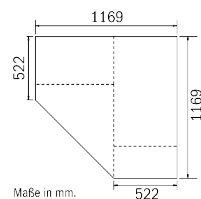

COL. CODE	FRONT ▶	COLOUR		HIGH POLISH
CARCASE COLOURS ▼		Carcase coloured	Alpine white	White
Alpine white		AD183	AD183	AD188
Silk grey		AD524	AD525	AD526
Metallic grey		AD185	AD187	AD190
Sonoma oak colour		AD184	AD186	AD189
Artisan oak colour		AD561	AD562	AD563

HANDLES ▶ ALUMINIUM COLOUR

CORNER WARD-ROBES	Width in cm	117		117		100		100	
	Illustration								
	Name	hinged door corner robe		hinged door corner robe		hinged door corner robe		hinged door corner robe	
	Name	2-door		2-door, 2 mirror doors		2-door		2-door, 2 mirror doors	
	Dimensions (W/D)	↔117 cm ▲117 cm		↔117 cm ▲117 cm		↔100 cm ▲102 cm		↔100 cm ▲102 cm	
HEIGHT 210 CM	▼ Art. no.	▼ Price	...		HEIGHT 210 CM		▼ Art. no.	▼ Price	...
Colour	4092		5093		4062		5062		
High polish	40L9		---	---	40L7		---	---	---
HEIGHT 229 CM	▼ Art. no.	▼ Price	...		HEIGHT 229 CM		▼ Art. no.	▼ Price	...
Colour	17D6		18S6		17D7		18S7		
High polish	17L6		18S6		17L7		18S7		

Space required for corner-robe 45°: