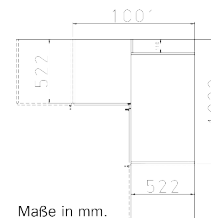

Space required for corner-robe 90°: