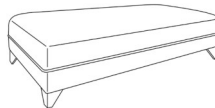

**LHF Chaise Corner Group**  
W 235 x D 272 x H 97 cm

**RHF Chaise Corner Group**  
W 272 x D 235 x H 97 cm

**4 Seat Spilt Sofa**  
W 254 x D 97 x H 97 cm

**3 Seat Sofa**  
W 205 x D 97 x H 97 cm

**2 Seat Sofa**  
W 172 x D 97 x H 97 cm

**Loveseat**  
W 142 x D 97 x H 97 cm

**Accent Chair**  
W 77 x D 80 x H 109 cm

**Bench Footstool**  
W 134 x D 69 x H 36 cm

*\*All sizes are approximate. Colour is for guidance only because while we make every effort to display the colour as accurately as possible, all versions may vary in colour reproduction.*