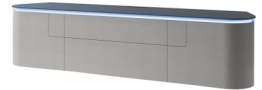

Features

- Choice Of Wood Finish
- Choice Of High Gloss Finish
- Modern Design

180cm Round Extending Dining Table

W 180 x D 180 x H 76 cm

160cm Round Extending Dining Table

W 160 x D 160 x H 76 cm

140cm Round Extending Dining Table

W 140 x D 140 x H 76 cm

160cm Round Fixed Dining Table

W 160 x D 160 x H 76 cm

140cm Round Fixed Dining Table

W 140 x D 140 x H 76 cm

Dining Chair

W 50 x D 55 x H 98 cm

180cm Sierra TV Unit

W 180 x D 54 x H 50 cm

210cm Sierra TV Unit

W 210 x D 54 x H 50 cm

240cm Sierra TV Unit

W 240 x D 54 x H 50 cm

180cm Sierra Sideboard

W 180 x D 84 x H 50 cm

210cm Sierra Sideboard