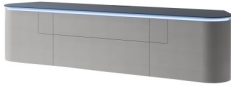

Features

- Choice Of Wood Finish
- Choice Of High Gloss Finish
- Modern Design

180cm Round Extending Dining Table

W 180 x D 180 x H 76 cm

160cm Round Extending Dining Table

W 160 x D 160 x H 76 cm

140cm Round Extending Dining Table

W 140 x D 140 x H 76 cm

160cm Round Fixed Dining Table

W 160 x D 160 x H 76 cm

140cm Round Fixed Dining Table

W 140 x D 140 x H 76 cm

Dining Chair

W 50 x D 55 x H 98 cm

180cm Sierra TV Unit

W 180 x D 54 x H 50 cm

210cm Sierra TV Unit

W 210 x D 54 x H 50 cm

240cm Sierra TV Unit

W 240 x D 54 x H 50 cm

180cm Sierra Sideboard

W 180 x D 84 x H 50 cm

210cm Sierra Sideboard