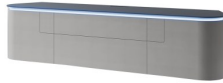

Features

- Choice Of Wood Finish
- Choice Of High Gloss Finish
- Modern Design

180cm Round Extending Dining Table

W 180 x D 180 x H 76 cm

160cm Round Extending Dining Table

W 160 x D 160 x H 76 cm

140cm Round Extending Dining Table

W 140 x D 140 x H 76 cm

160cm Round Fixed Dining Table

W 160 x D 160 x H 76 cm

140cm Round Fixed Dining Table

W 140 x D 140 x H 76 cm

Dining Chair

W 50 x D 55 x H 98 cm

180cm Sierra TV Unit

W 180 x D 54 x H 50 cm

210cm Sierra TV Unit

W 210 x D 54 x H 50 cm

240cm Sierra TV Unit

W 240 x D 54 x H 50 cm

180cm Sierra Sideboard

W 180 x D 84 x H 50 cm

210cm Sierra Sideboard